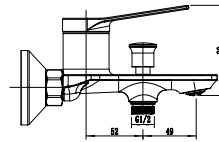

FAKO

Single Handle Bath Mixer
Ref : fako300
Material : Brass/Zinc alloy
Surface treatment : Chrome