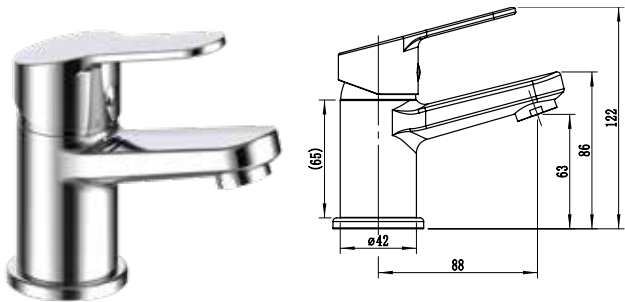

Single Handle Bidet Mixer
 Ref : fako200
 Material : Brass/Zinc alloy
 Surface treatment : Chrome

Vertical Kitchen Mixer
 Ref : fako700
 Material : Brass/Zinc alloy
 Surface treatment : Chrome

TOFUA

Single Handle Shower Mixer
 Ref : tofua400
 Material : Brass/Zinc alloy
 Surface treatment : Chrome