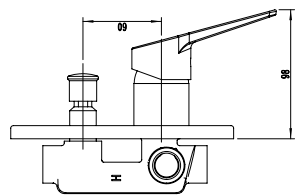

Single Handle Shower Mixer
Ref : irazù150
Material : Brass/Zinc alloy
Surface treatment : Chrome