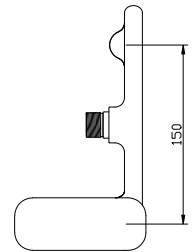

Single Handle Shower Mixer
Ref : pinatubo302
Material : Brass/Zinc alloy
Surface treatment : Chrome