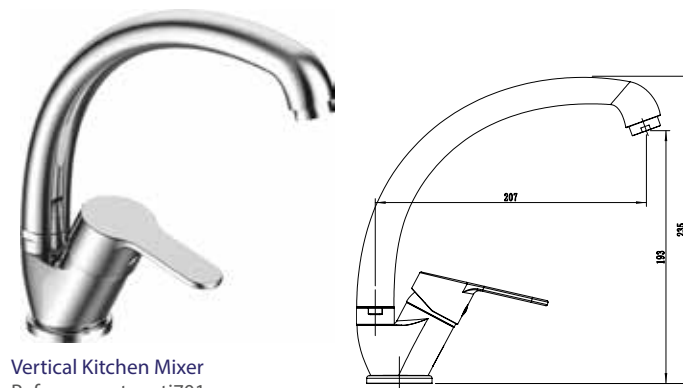

Vertical Kitchen Mixer
Ref : popocatepeti701
Material : Brass/Zinc alloy
Surface treatment : Chrome