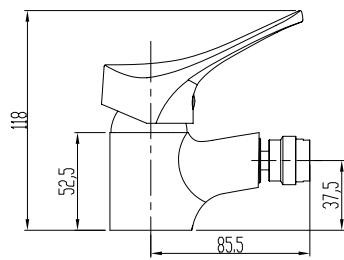

(Flexible hose, wall support, angle valves...)

AROMIX 

NEVADO 105

Single Handle Basin Mixer
Ref : nevado100
Material : Brass/Zinc alloy
Surface treatment : Chrome

Single Handle Shower Mixer
Ref : nevado401
Material : Brass/Zinc alloy
Surface treatment : Chrome