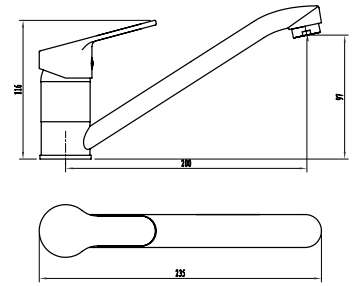

Vertical Kitchen Mixer
Ref : paricutin500
Material : Brass/Zinc alloy
Surface treatment : Chrome