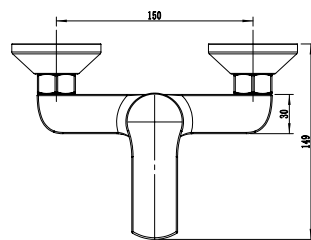

M41324-130C-S

Kitchen Mixer
Ref : akan03
Material : Brass/Zinc alloy
Surface treatment : Chrome

M41324-130C-S

Single Handle Shower Mixer
Ref : akan03
Material : Brass/Zinc alloy
Surface treatment : Chrome