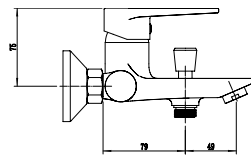

TURRIALBA

Single Handle Bath Mixer
Ref : turrialba300
Material : Brass/Zinc alloy
Surface treatment : Chrome