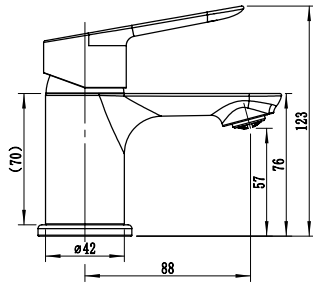

Single Handle Basin Mixer
Ref : eldfell100
Material : Brass/Zinc alloy
Surface treatment : Chrome