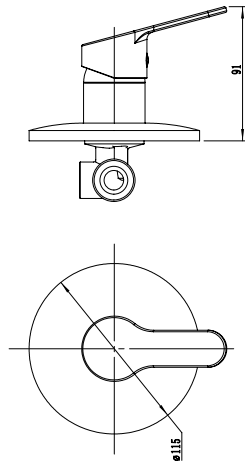

Single Handle Shower Mixer
Ref : pacaya145
Material : Brass/Zinc alloy
Surface treatment : Chrome