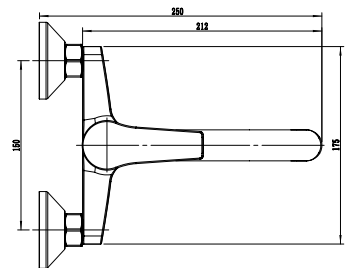

Single Handle Bidet Mixer
Ref : vesuve200
Material : Brass/Zinc alloy
Surface treatment : Chrome