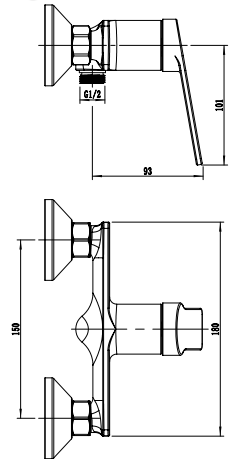

Vertical Kitchen Mixer
Ref : vesuve700
Material : Brass/Zinc alloy
Surface treatment : Chrome

AGUNG

Single Handle Bath Mixer
 Ref : agung300
 Material : Brass/Zinc alloy
 Surface treatment : Chrome

Single Handle Basin Mixer
 Ref : agung100
 Material : Brass/Zinc alloy
 Surface treatment : Chrome