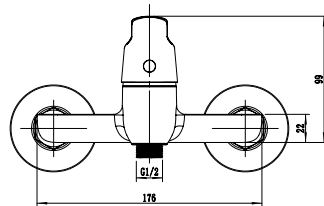

Vertical Kitchen Mixer
Ref : yasur701
Material : Brass/Zinc alloy
Surface treatment : Chrome