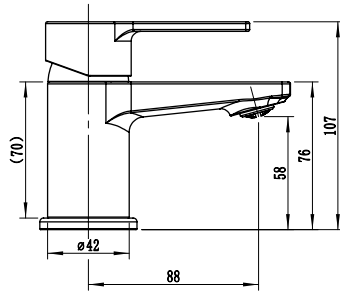

Single Handle Basin Mixer
Ref : arenal100
Material : Brass/Zinc alloy
Surface treatment : Chrome