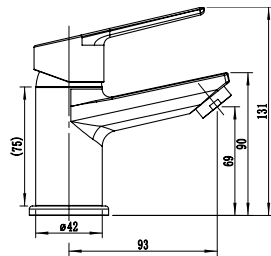

AROMIX 

VESUVE

Single Handle Bath Mixer
 Ref : vesuve300
 Material : Brass/Zinc alloy
 Surface treatment : Chrome

Single Handle Basin Mixer
Ref : vesuve100
Material : Brass/Zinc alloy
Surface treatment : Chrome