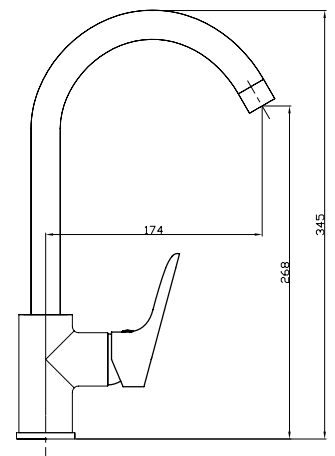

Vertical Kitchen Mixer
Ref : guagua701
Material : Brass/Zinc alloy
Surface treatment : Chrome