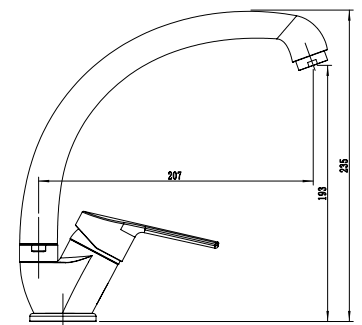

Vertical Kitchen Mixer
Ref : faial701
Material : Brass/Zinc alloy
Surface treatment : Chrome