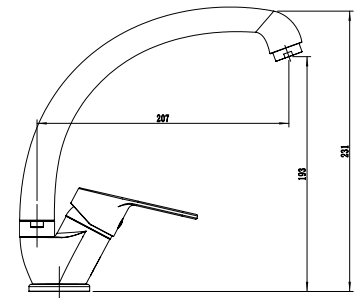

Vertical Kitchen Mixer
Ref : pacaya701
Material : Brass/Zinc alloy
Surface treatment : Chrome