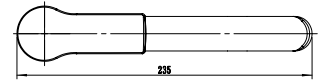

Single Handle Bidet Mixer
Ref : faial200
Material : Brass/Zinc alloy
Surface treatment : Chrome