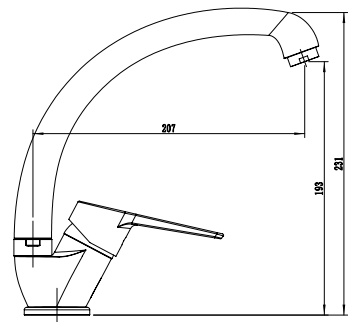

Vertical Kitchen Mixer
Ref : irazù700
Material : Brass/Zinc alloy
Surface treatment : Chrome