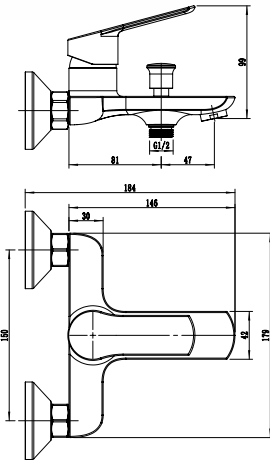

Akan

Single Handle Bath Mixer
Ref : akan03
Material : Brass/Zinc alloy
Surface treatment : Chrome