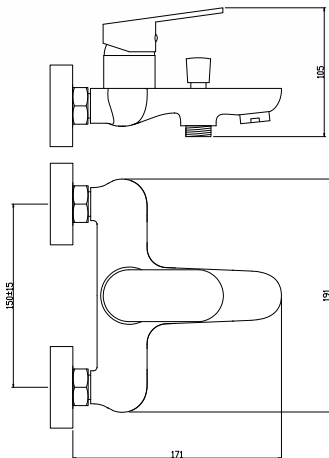

Single Handle Bath Mixer
Ref : vulcano601
Material : Brass/Zinc alloy
Surface treatment : Chrome