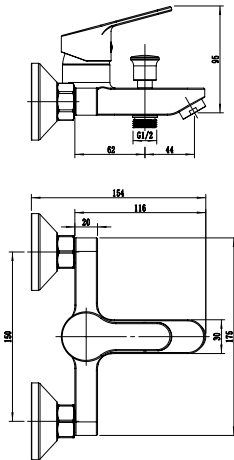

AROMIX 

PACAYA

Single Handle Bath Mixer
 Ref : pacaya300
 Material : Brass/Zinc alloy
 Surface treatment : Chrome

Single Handle Shower Mixer
 Ref : pacaya400
 Material : Brass/Zinc alloy
 Surface treatment : Chrome