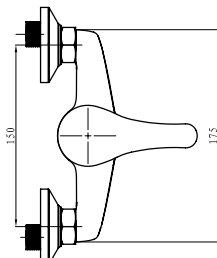

Vertical Kitchen Mixer
Ref : katla701
Material : Brass/Zinc alloy
Surface treatment : Chrome