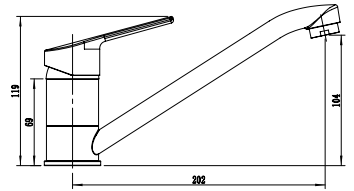

Vertical Kitchen Mixer
Ref : faial500
Material : Brass/Zinc alloy
Surface treatment : Chrome