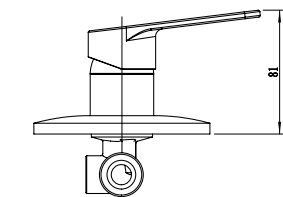

Single Handle Shower Mixer
Ref : qualibou145
Material : Brass/Zinc alloy
Surface treatment : Chrome