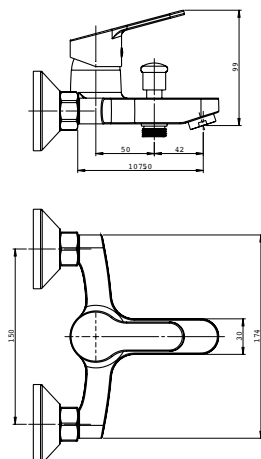

Single Handle Bath Mixer
Ref : paricutin300
Material : Brass/Zinc alloy
Surface treatment : Chrome