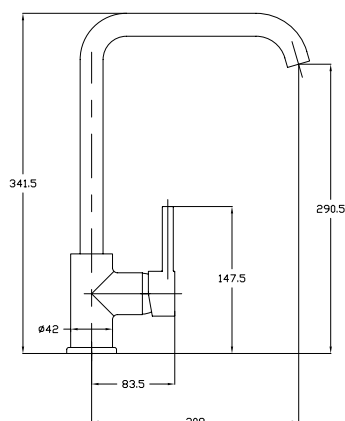

Vertical Kitchen Mixer
Ref : Nyiragongo058
Material : Brass/Zinc alloy
Surface treatment : Chrome