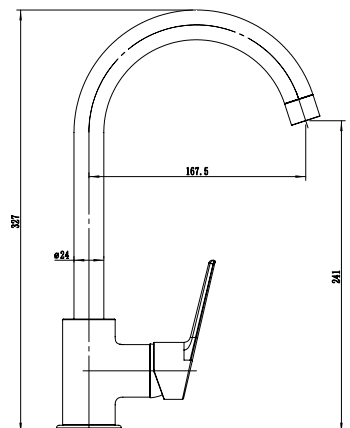

Vertical Kitchen Mixer
Ref : vesuve700
Material : Brass/Zinc alloy
Surface treatment : Chrome