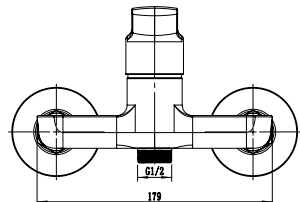

Single Handle Shower Mixer
Ref : akan03
Material : Brass/Zinc alloy
Surface treatment : Chrome