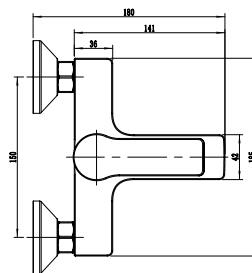

AGUNG

Single Handle Bath Mixer
Ref : agung300
Material : Brass/Zinc alloy
Surface treatment : Chrome