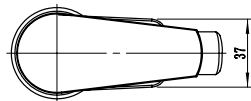

Vertical Kitchen Mixer
Ref : etna500
Material : Brass/Zinc alloy
Surface treatment : Chrome