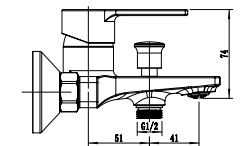

Single Handle Bath Mixer
Ref : arenal300
Material : Brass/Zinc alloy
Surface treatment : Chrome