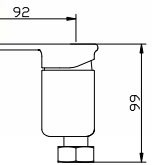

Single Handle Shower Mixer
Ref : pinatubo302
Material : Brass/Zinc alloy
Surface treatment : Chrome