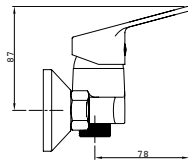

PARICUTÍN

Single Handle Shower Mixer
Ref : paricutin401
Material : Brass/Zinc alloy
Surface treatment : Chrome