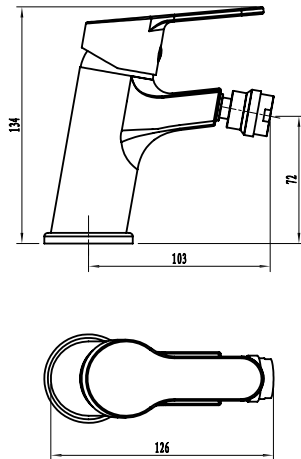

Single Handle Bidet Mixer
Ref : paricutin200
Material : Brass/Zinc alloy
Surface treatment : Chrome