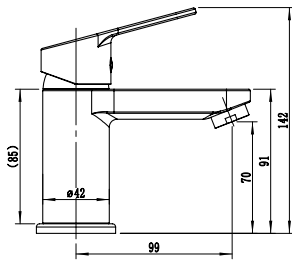

Single Handle Basin Mixer
Ref : pacaya101
Material : Brass/Zinc alloy
Surface treatment : Chrome