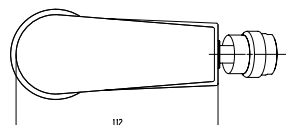

Single Handle Bidet Mixer
Ref : turrialba200
Material : Brass/Zinc alloy
Surface treatment : Chrome