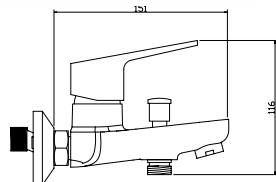

Water Saving

QUIET Confort

Quick&Easy Cleaning

Single Handle Basin Mixer
 Ref : surtsey100
 Material : Brass/Zinc alloy
 Surface treatment : Chrome

Single Handle Shower Mixer
 Ref : surtsey400
 Material : Brass/Zinc alloy
 Surface treatment : Chrome