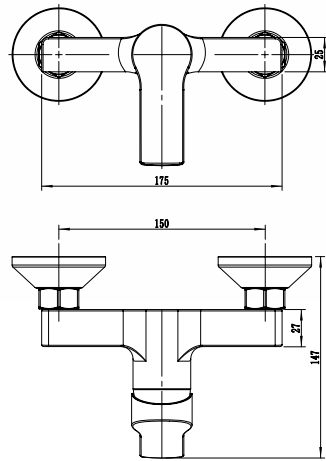

FAIAL

Single Handle Shower Mixer
Ref : faial501
Material : Brass/Zinc alloy
Surface treatment : Chrome