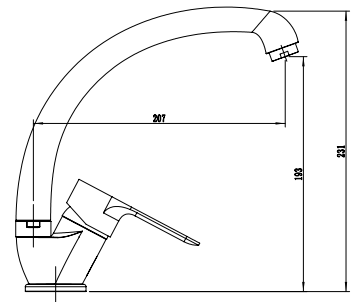

Vertical Kitchen Mixer
Ref : tupungato700
Material : Brass/Zinc alloy
Surface treatment : Chrome