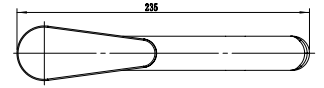

Single Handle Basin Mixer
Ref : qualibou101
Material : Brass/Zinc alloy
Surface treatment : Chrome