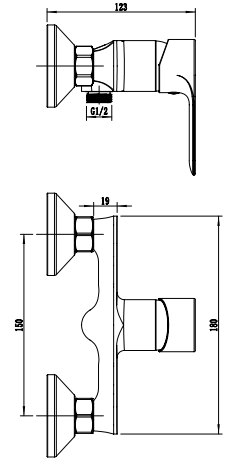

AROMIX 

TUPUNGATO

Single Handle Basin Mixer
Ref : tupungato100
Material : Brass/Zinc alloy
Surface treatment : Chrome

Single Handle Shower Mixer
Ref : tupungato400
Material : Brass/Zinc alloy
Surface treatment : Chrome