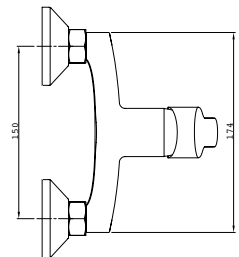

Single Handle Shower Mixer
Ref : paricutin401
Material : Brass/Zinc alloy
Surface treatment : Chrome