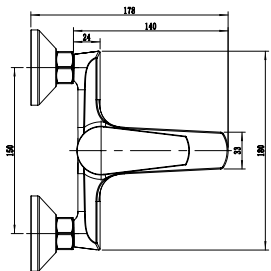

Single Handle Shower Mixer
Ref : faial400
Material : Brass/Zinc alloy
Surface treatment : Chrome

Vertical Kitchen Mixer
Ref : faial701
Material : Brass/Zinc alloy
Surface treatment : Chrome

ETNA

Single Handle Bath Mixer
 Ref : etna300
 Material : Brass/Zinc alloy
 Surface treatment : Chrome