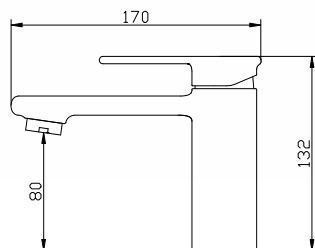

Single Handle Bath Mixer
Ref : pinatubo301
Material : Brass/Zinc alloy
Surface treatment : Chrome

Single Handle Shower Mixer
Ref : pinatubo302
Material : Brass/Zinc alloy
Surface treatment : Chrome