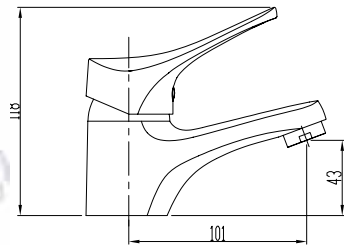

(Flexible hose, wall support, angle valves...)

AROMIX 

NEVADO 105

Single Handle Basin Mixer
Ref : nevado100
Material : Brass/Zinc alloy
Surface treatment : Chrome

Single Handle Shower Mixer
Ref : nevado401
Material : Brass/Zinc alloy
Surface treatment : Chrome