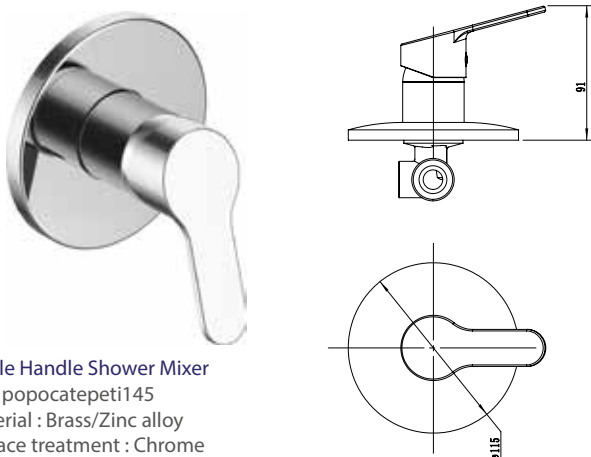

Single Handle Shower Mixer
Ref : popocatepeti145
Material : Brass/Zinc alloy
Surface treatment : Chrome