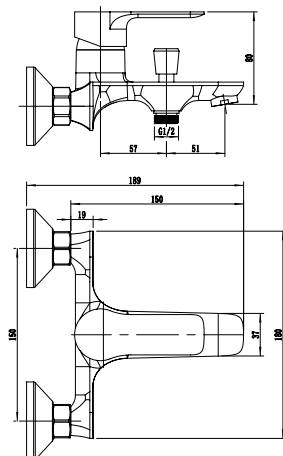

Single Handle Bath Mixer
Ref : tupungato300
Material : Brass/Zinc alloy
Surface treatment : Chrome