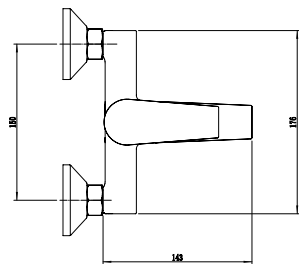

TURRIALBA

Single Handle Bath Mixer
Ref : turrialba300
Material : Brass/Zinc alloy
Surface treatment : Chrome