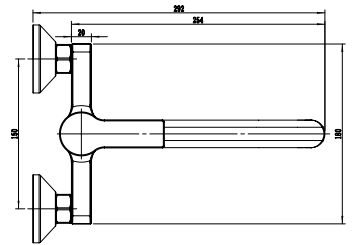

Single Handle Bidet Mixer
Ref : arenal200
Material : Brass/Zinc alloy
Surface treatment : Chrome