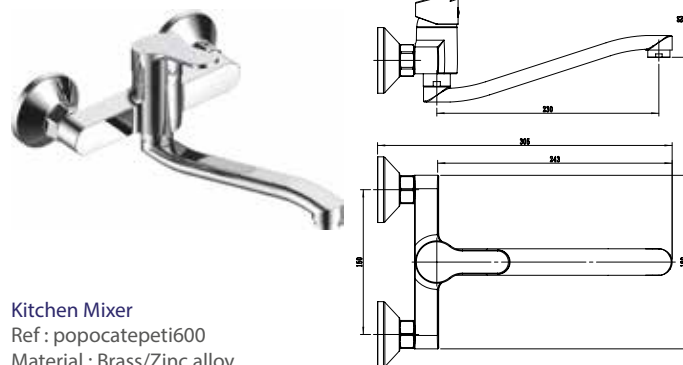

Kitchen Mixer
Ref : popocatepeti600
Material : Brass/Zinc alloy
Surface treatment : Chrome