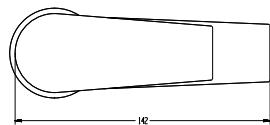

Single Handle Basin Mixer
Ref : turrialba100
Material : Brass/Zinc alloy
Surface treatment : Chrome