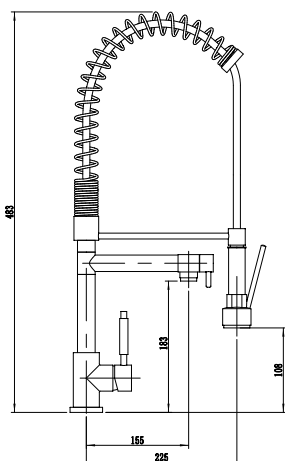

Vertical Kitchen Mixer
Ref : Nyiragongo011
Material : Brass/Zinc alloy
Surface treatment : Chrome