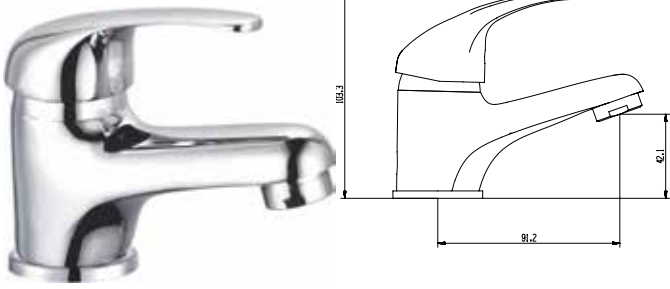

Single Handle Basin Mixer
Ref : hekla100
Material : Brass/Zinc alloy
Surface treatment : Chrome