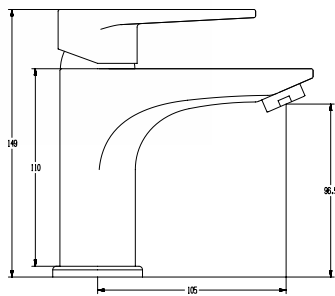

Single Handle Basin Mixer
Ref : turrialba100
Material : Brass/Zinc alloy
Surface treatment : Chrome