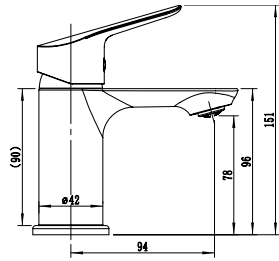

Single Handle Shower Mixer
Ref : tofua401
Material : Brass/Zinc alloy
Surface treatment : Chrome

Vertical Kitchen Mixer
Ref : tofua701
Material : Brass/Zinc alloy
Surface treatment : Chrome

YASUR

Single Handle Shower Mixer
 Ref : yasur401
 Material : Brass/Zinc alloy
 Surface treatment : Chrome