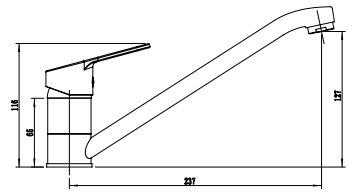

Vertical Kitchen Mixer
Ref : pacaya500
Material : Brass/Zinc alloy
Surface treatment : Chrome