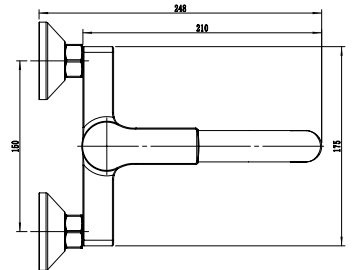

Single Handle Bath Mixer
Ref : faial300
Material : Brass/Zinc alloy
Surface treatment : Chrome