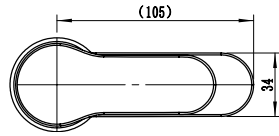

Vertical Kitchen Mixer
Ref : eldfell500
Material : Brass/Zinc alloy
Surface treatment : Chrome