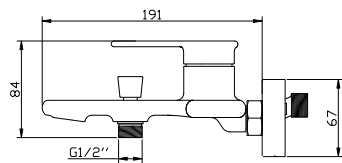

Single Handle Bath Mixer
Ref : pinatubo301
Material : Brass/Zinc alloy
Surface treatment : Chrome