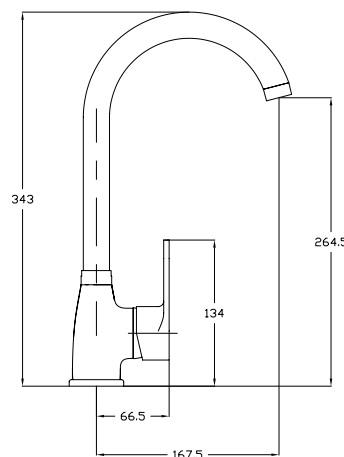

Vertical Kitchen Mixer
Ref : Nyiragongo067
Material : Brass/Zinc alloy
Surface treatment : Chrome