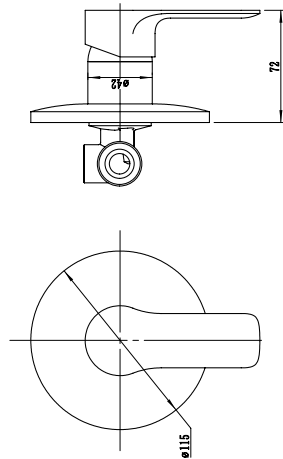

AROMIX 

TUPUNGATO

Single Handle Basin Mixer
Ref : tupungato100
Material : Brass/Zinc alloy
Surface treatment : Chrome

Single Handle Shower Mixer
Ref : tupungato400
Material : Brass/Zinc alloy
Surface treatment : Chrome