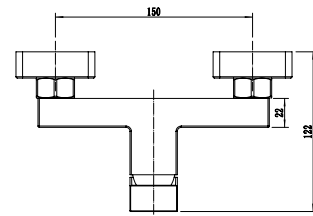

Single Handle Bidet Mixer
Ref : novarupta200
Material : Brass/Zinc alloy
Surface treatment : Chrome