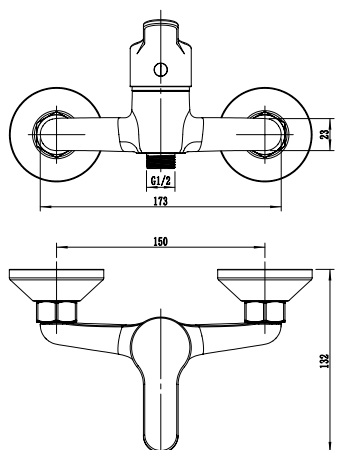

Vertical Kitchen Mixer
Ref : tofua701
Material : Brass/Zinc alloy
Surface treatment : Chrome