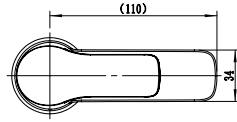

Vertical Kitchen Mixer
Ref : yasur500
Material : Brass/Zinc alloy
Surface treatment : Chrome