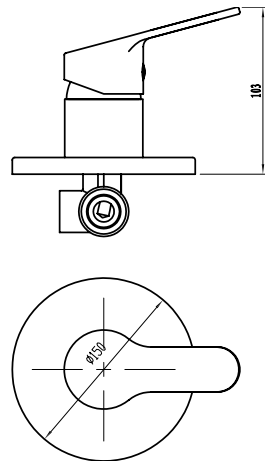

Single Handle Shower Mixer
Ref : paricutin140
Material : Brass/Zinc alloy
Surface treatment : Chrome