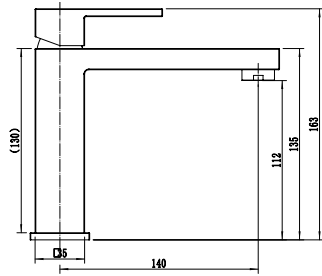

Single Handle Basin Mixer
Ref : novarupta100
Material : Brass/Zinc alloy
Surface treatment : Chrome