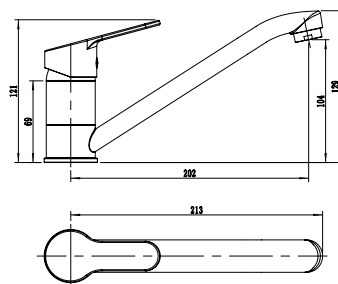

Single Handle Bidet Mixer
Ref : tofua200
Material : Brass/Zinc alloy
Surface treatment : Chrome