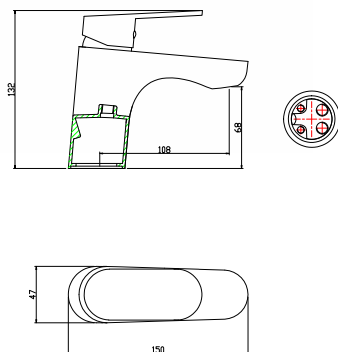

VULCANO

Single Handle Bath Mixer
 Ref : vulcano601
 Material : Brass/Zinc alloy
 Surface treatment : Chrome

Single Handle Shower Mixer
 Ref : vulcano602
 Material : Brass/Zinc alloy
 Surface treatment : Chrome