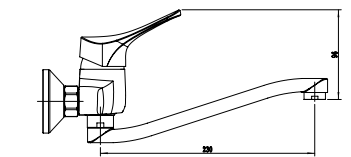

Vertical Kitchen Mixer
Ref : nevado500
Material : Brass/Zinc alloy
Surface treatment : Chrome