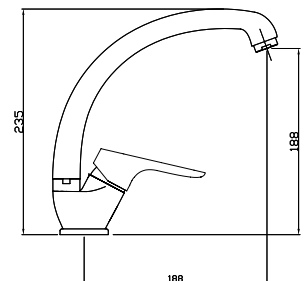

Vertical Kitchen Mixer
Ref : guagua700
Material : Brass/Zinc alloy
Surface treatment : Chrome