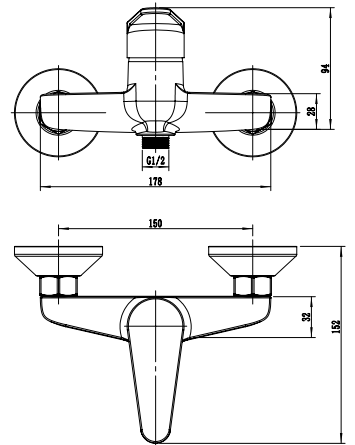

Single Handle Shower Mixer
Ref : qualibou400
Material : Brass/Zinc alloy
Surface treatment : Chrome