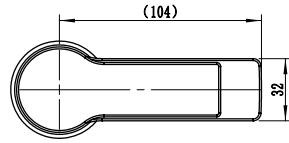

Vertical Kitchen Mixer
Ref : arenal500
Material : Brass/Zinc alloy
Surface treatment : Chrome