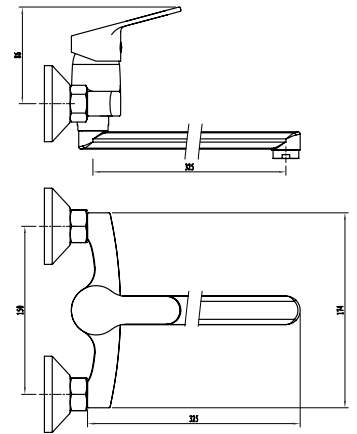

Kitchen Mixer
Ref : paricutin600
Material : Brass/Zinc alloy
Surface treatment : Chrome