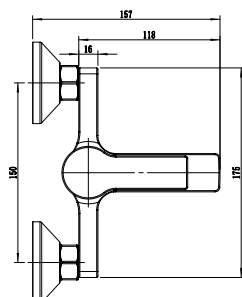

Vertical Kitchen Mixer
Ref : arenal700
Material : Brass/Zinc alloy
Surface treatment : Chrome