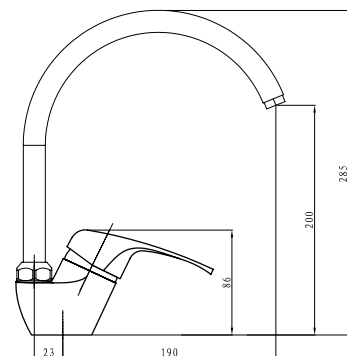

Vertical Kitchen Mixer
Ref : katla701
Material : Brass/Zinc alloy
Surface treatment : Chrome