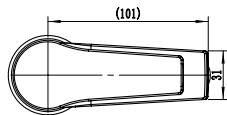

AROMIX 

VESUVE

Single Handle Bath Mixer
 Ref : vesuve300
 Material : Brass/Zinc alloy
 Surface treatment : Chrome

Single Handle Basin Mixer
Ref : vesuve100
Material : Brass/Zinc alloy
Surface treatment : Chrome