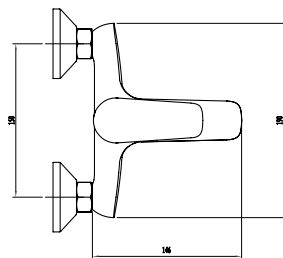

Vertical Kitchen Mixer
Ref : guagua700
Material : Brass/Zinc alloy
Surface treatment : Chrome