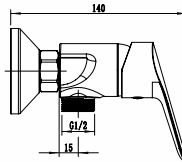

Single Handle Shower Mixer
Ref : tofua401
Material : Brass/Zinc alloy
Surface treatment : Chrome

Vertical Kitchen Mixer
Ref : tofua701
Material : Brass/Zinc alloy
Surface treatment : Chrome

YASUR

Single Handle Shower Mixer
 Ref : yasur401
 Material : Brass/Zinc alloy
 Surface treatment : Chrome