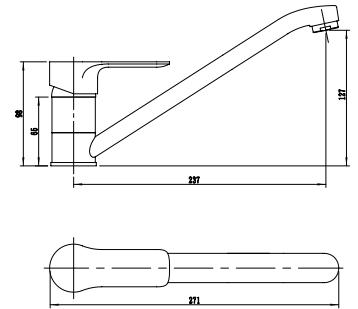

Vertical Kitchen Mixer
Ref : tupungato500
Material : Brass/Zinc alloy
Surface treatment : Chrome