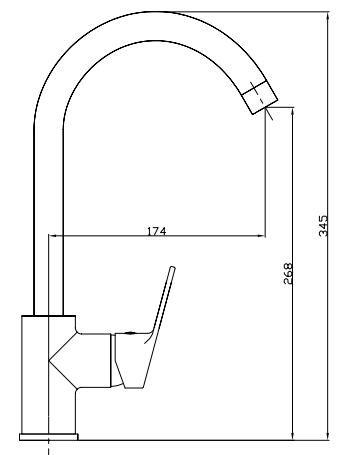

Vertical Kitchen Mixer
Ref : paricutin700
Material : Brass/Zinc alloy
Surface treatment : Chrome