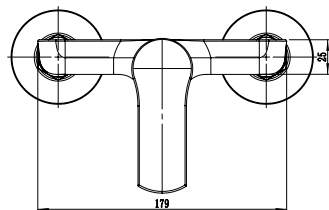

Single Handle Shower Mixer
Ref : akan03
Material : Brass/Zinc alloy
Surface treatment : Chrome