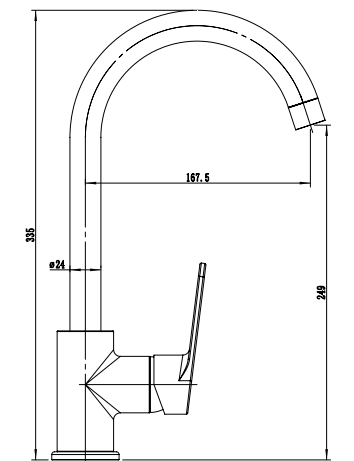

Vertical Kitchen Mixer
Ref : qualibou700
Material : Brass/Zinc alloy
Surface treatment : Chrome