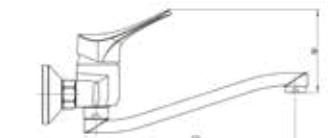

Kitchen Mixer
Ref : nevado600
Material : Brass/Zinc alloy
Surface treatment : Chrome