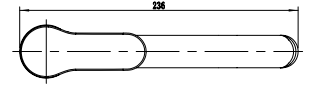

Single Handle Shower Mixer
 Ref : eldfell401
 Material : Brass/Zinc alloy
 Surface treatment : Chrome

Single Handle Basin Mixer
Ref : eldfell100
Material : Brass/Zinc alloy
Surface treatment : Chrome

Vertical Kitchen Mixer
Ref : eldfell500
Material : Brass/Zinc alloy
Surface treatment : Chrome