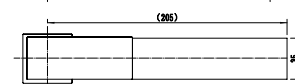

Single Handle Shower Mixer
Ref : novarupta401
Material : Brass/Zinc alloy
Surface treatment : Chrome