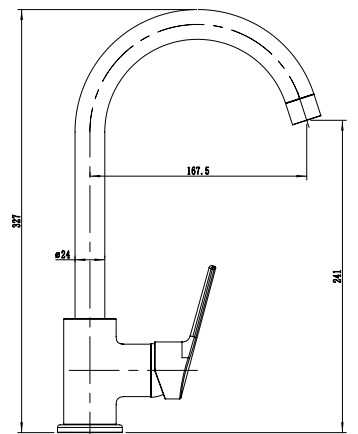

Vertical Kitchen Mixer
Ref : faial700
Material : Brass/Zinc alloy
Surface treatment : Chrome