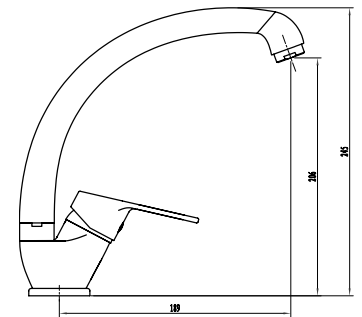

Vertical Kitchen Mixer
Ref : paricutin701
Material : Brass/Zinc alloy
Surface treatment : Chrome