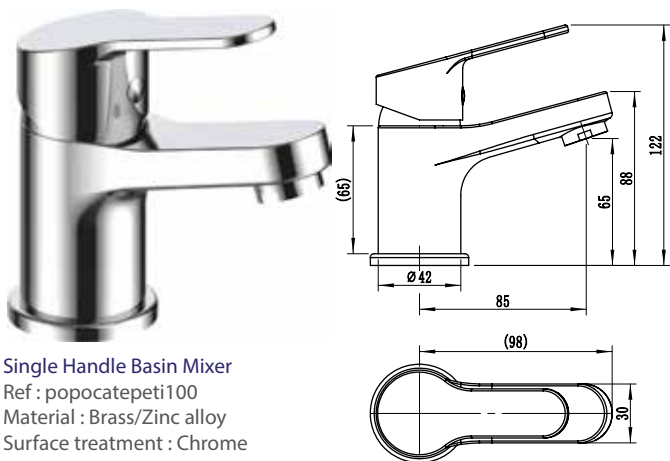

Single Handle Basin Mixer
Ref : popocatepeti100
Material : Brass/Zinc alloy
Surface treatment : Chrome