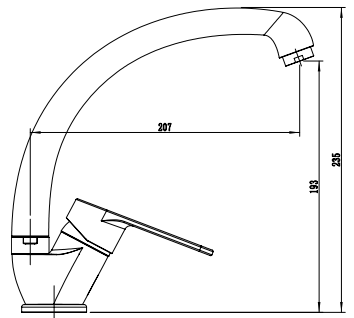

Vertical Kitchen Mixer
Ref : qualibou701
Material : Brass/Zinc alloy
Surface treatment : Chrome