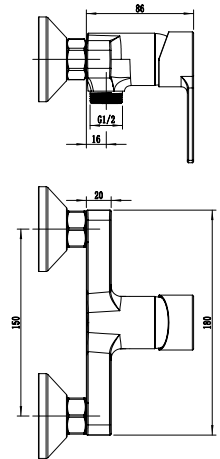

ARENAL

Single Handle Shower Mixer
Ref : arenal400
Material : Brass/Zinc alloy
Surface treatment : Chrome