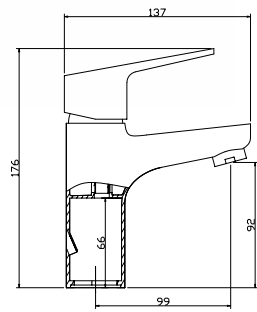

Water Saving

QUIET Confort

Quick&Easy Cleaning

Single Handle Basin Mixer
 Ref : surtsey100
 Material : Brass/Zinc alloy
 Surface treatment : Chrome

Single Handle Shower Mixer
 Ref : surtsey400
 Material : Brass/Zinc alloy
 Surface treatment : Chrome