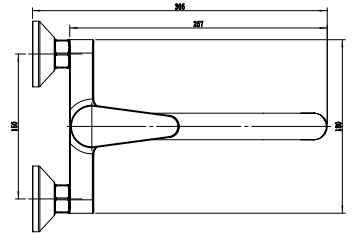

Single Handle Bidet Mixer
Ref : qualibou200
Material : Brass/Zinc alloy
Surface treatment : Chrome