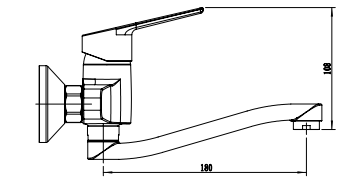

Kitchen Mixer
Ref : vesuve600
Material : Brass/Zinc alloy
Surface treatment : Chrome