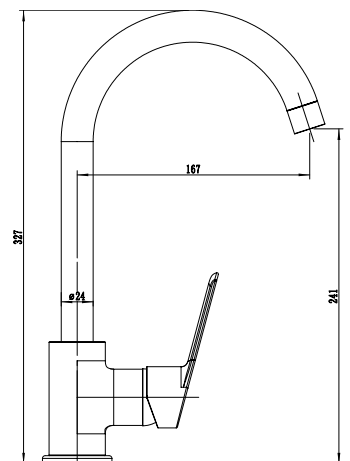

Vertical Kitchen Mixer
Ref : akan03
Material : Brass/Zinc alloy
Surface treatment : Chrome