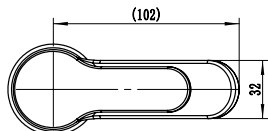

Vertical Kitchen Mixer
Ref : tofua500
Material : Brass/Zinc alloy
Surface treatment : Chrome