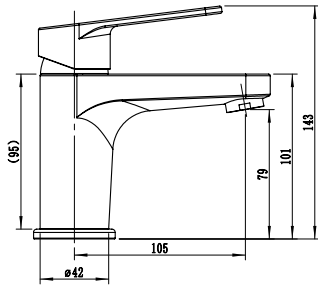

QUALIBOU

Single Handle Bath Mixer
 Ref : qualibou300
 Material : Brass/Zinc alloy
 Surface treatment : Chrome

Single Handle Shower Mixer
 Ref : qualibou400
 Material : Brass/Zinc alloy
 Surface treatment : Chrome