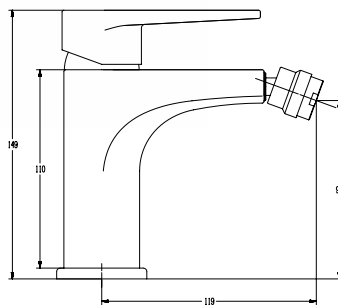

Single Handle Bidet Mixer
Ref : turrialba200
Material : Brass/Zinc alloy
Surface treatment : Chrome