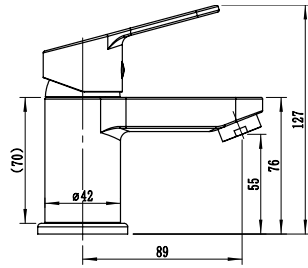

AROMIX 

PACAYA

Single Handle Bath Mixer
 Ref : pacaya300
 Material : Brass/Zinc alloy
 Surface treatment : Chrome

Single Handle Shower Mixer
 Ref : pacaya400
 Material : Brass/Zinc alloy
 Surface treatment : Chrome