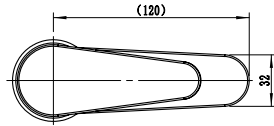

Vertical Kitchen Mixer
Ref : qualibou500
Material : Brass/Zinc alloy
Surface treatment : Chrome