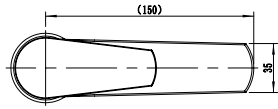

Single Handle Shower Mixer
Ref : etna400
Material : Brass/Zinc alloy
Surface treatment : Chrome