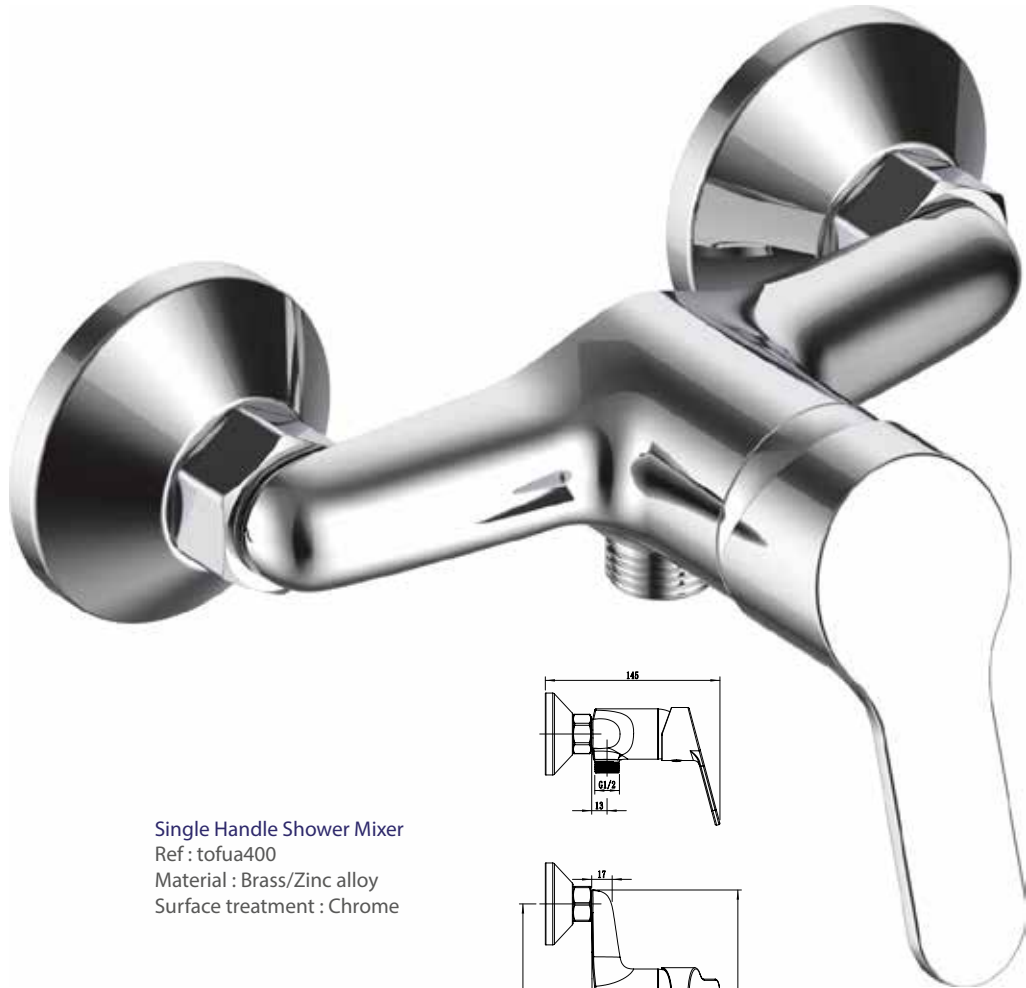

TOFUA

Single Handle Shower Mixer
Ref : tofua400
Material : Brass/Zinc alloy
Surface treatment : Chrome