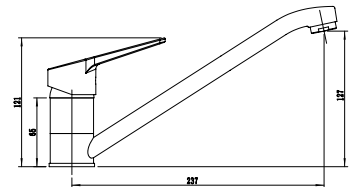

Vertical Kitchen Mixer
Ref : irazù500
Material : Brass/Zinc alloy
Surface treatment : Chrome