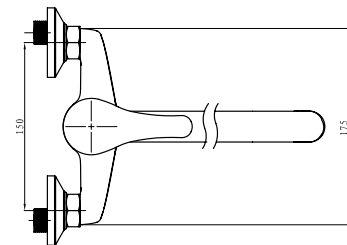

Single Handle Bath Mixer
Ref : katla300
Material : Brass/Zinc alloy
Surface treatment : Chrome