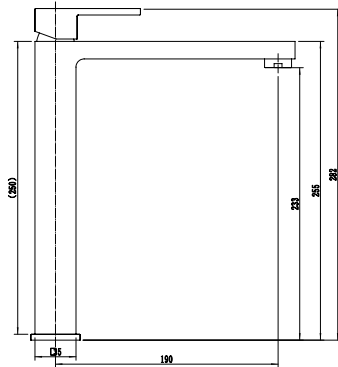

NOVARUPTA

Single Handle Basin Mixer
Ref : novarupta100
Material : Brass/Zinc alloy
Surface treatment : Chrome

Single Handle Shower Mixer
Ref : novarupta400
Material : Brass/Zinc alloy
Surface treatment : Chrome