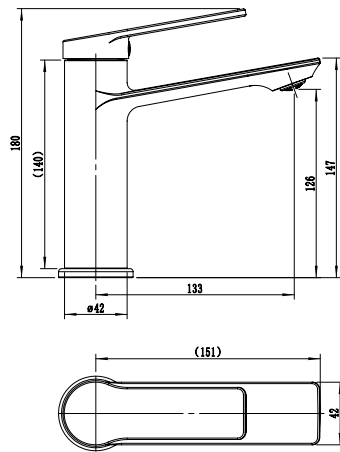

Single Handle Basin Mixer
Ref : agung100
Material : Brass/Zinc alloy
Surface treatment : Chrome