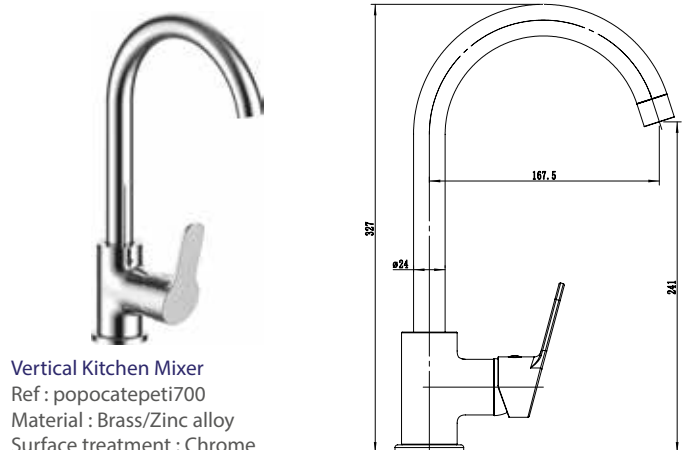

Vertical Kitchen Mixer
Ref : popocatepeti700
Material : Brass/Zinc alloy
Surface treatment : Chrome