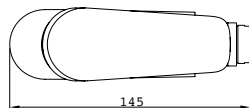

Kitchen Mixer
Ref : guagua600
Material : Brass/Zinc alloy
Surface treatment : Chrome