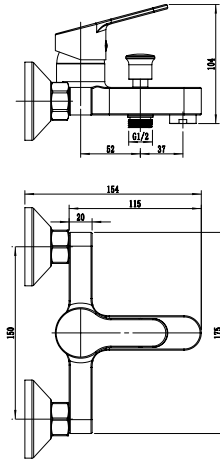

POPOCATEPETI

Single Handle Bath Mixer
Ref : popocatepeti300
Material : Brass/Zinc alloy
Surface treatment : Chrome