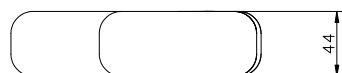

Single Handle Bath Mixer
Ref : pinatubo301
Material : Brass/Zinc alloy
Surface treatment : Chrome

Single Handle Shower Mixer
Ref : pinatubo302
Material : Brass/Zinc alloy
Surface treatment : Chrome