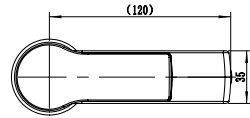

Vertical Kitchen Mixer
Ref : faial500
Material : Brass/Zinc alloy
Surface treatment : Chrome