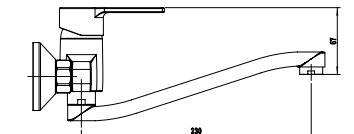

Kitchen Mixer
Ref : arenal600
Material : Brass/Zinc alloy
Surface treatment : Chrome