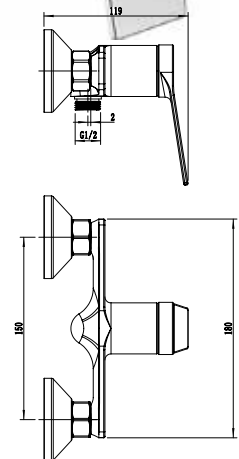

Single Handle Shower Mixer
Ref : fako400
Material : Brass/Zinc alloy
Surface treatment : Chrome