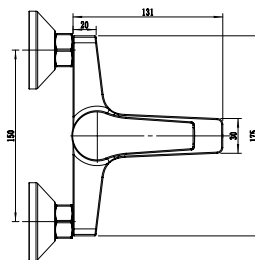

AROMIX 

VESUVE

Single Handle Bath Mixer
 Ref : vesuve300
 Material : Brass/Zinc alloy
 Surface treatment : Chrome

Single Handle Basin Mixer
Ref : vesuve100
Material : Brass/Zinc alloy
Surface treatment : Chrome