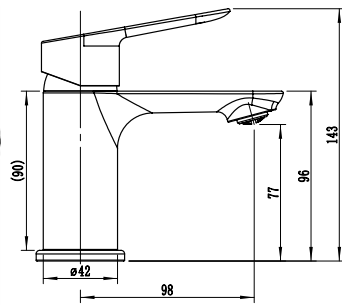

Single Handle Shower Mixer
 Ref : eldfell401
 Material : Brass/Zinc alloy
 Surface treatment : Chrome

Single Handle Basin Mixer
Ref : eldfell100
Material : Brass/Zinc alloy
Surface treatment : Chrome

Vertical Kitchen Mixer
Ref : eldfell500
Material : Brass/Zinc alloy
Surface treatment : Chrome