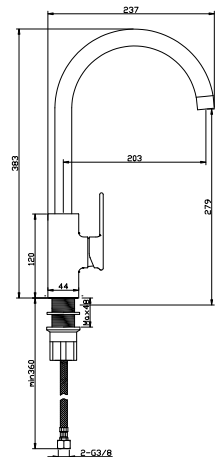

Single Handle Bath Mixer
Ref : pinatubo301
Material : Brass/Zinc alloy
Surface treatment : Chrome

Single Handle Shower Mixer
Ref : pinatubo302
Material : Brass/Zinc alloy
Surface treatment : Chrome