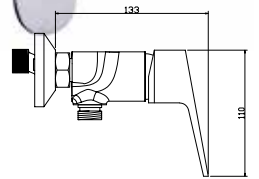

Single Handle Shower Mixer
Ref : surtsey400
Material : Brass/Zinc alloy
Surface treatment : Chrome