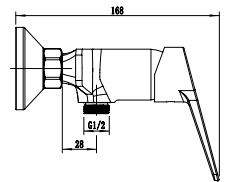

Single Handle Shower Mixer
Ref : irazù400
Material : Brass/Zinc alloy
Surface treatment : Chrome