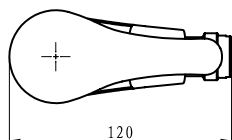

KATLA

Single Handle Basin Mixer
Ref : katla100
Material : Brass/Zinc alloy
Surface treatment : Chrome

Vertical Kitchen Mixer
Ref : katla500
Material : Brass/Zinc alloy
Surface treatment : Chrome

Single Handle Bidet Mixer
Ref : katla200
Material : Brass/Zinc alloy
Surface treatment : Chrome