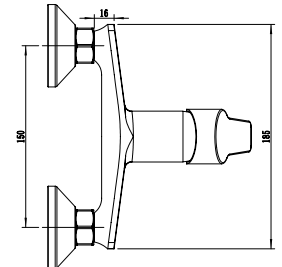

Single Handle Shower Mixer
Ref : irazù140
Material : Brass/Zinc alloy
Surface treatment : Chrome