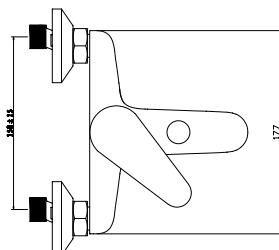

Water Saving

QUIET Confort

Quick&Easy Cleaning

Single Handle Basin Mixer
 Ref : surtsey100
 Material : Brass/Zinc alloy
 Surface treatment : Chrome

Single Handle Shower Mixer
 Ref : surtsey400
 Material : Brass/Zinc alloy
 Surface treatment : Chrome