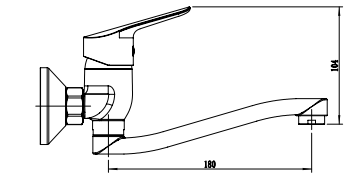

Single Handle Bath Mixer
Ref : yasur300
Material : Brass/Zinc alloy
Surface treatment : Chrome