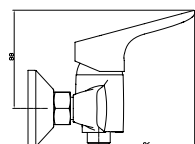

Single Handle Shower Mixer
Ref : guagua400
Material : Brass/Zinc alloy
Surface treatment : Chrome