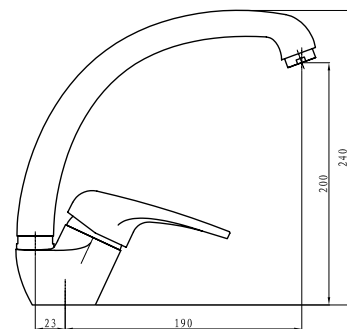

Vertical Kitchen Mixer
Ref : katla700
Material : Brass/Zinc alloy
Surface treatment : Chrome