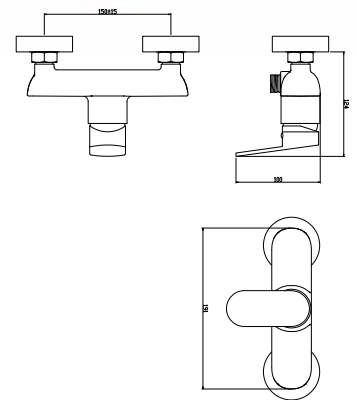

Single Handle Shower Mixer
Ref : vulcano602
Material : Brass/Zinc alloy
Surface treatment : Chrome