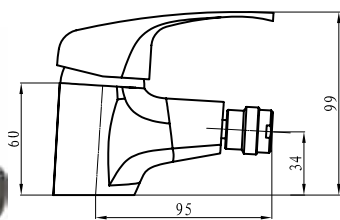

KATLA

Single Handle Basin Mixer
Ref : katla100
Material : Brass/Zinc alloy
Surface treatment : Chrome

Vertical Kitchen Mixer
Ref : katla500
Material : Brass/Zinc alloy
Surface treatment : Chrome

Single Handle Bidet Mixer
Ref : katla200
Material : Brass/Zinc alloy
Surface treatment : Chrome