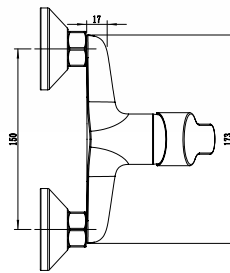

Single Handle Bidet Mixer
 Ref : fako200
 Material : Brass/Zinc alloy
 Surface treatment : Chrome

Vertical Kitchen Mixer
 Ref : fako700
 Material : Brass/Zinc alloy
 Surface treatment : Chrome

TOFUA

Single Handle Shower Mixer
 Ref : tofua400
 Material : Brass/Zinc alloy
 Surface treatment : Chrome