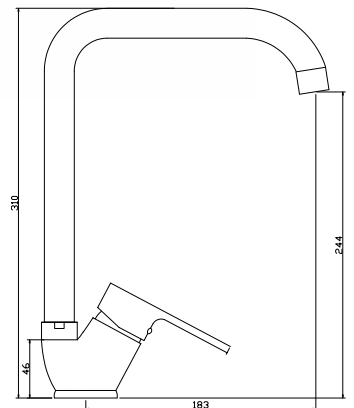

Vertical Kitchen Mixer
Ref : surtsey700
Material : Brass/Zinc alloy
Surface treatment : Chrome