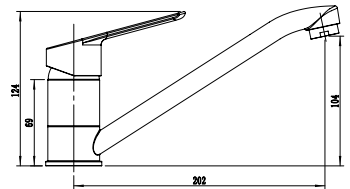

Vertical Kitchen Mixer
Ref : akan03
Material : Brass/Zinc alloy
Surface treatment : Chrome