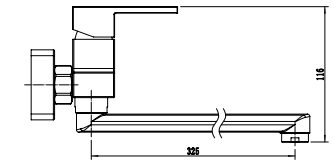

Kitchen Mixer
Ref : novarupta600
Material : Brass/Zinc alloy
Surface treatment : Chrome