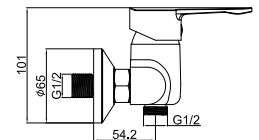

Kitchen Mixer
Ref : akan03
Material : Brass/Zinc alloy
Surface treatment : Chrome