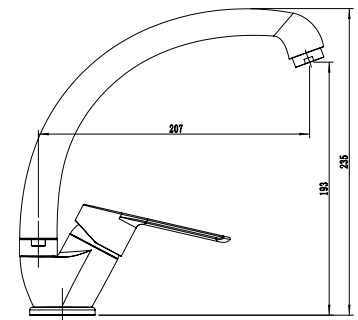

M41324-130C-S

Kitchen Mixer
Ref : akan03
Material : Brass/Zinc alloy
Surface treatment : Chrome

M41324-130C-S

Single Handle Shower Mixer
Ref : akan03
Material : Brass/Zinc alloy
Surface treatment : Chrome