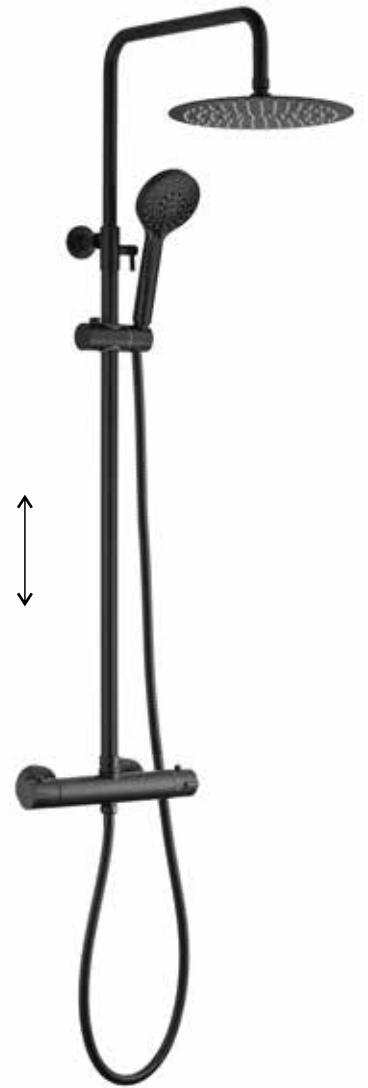

SHOWER SYSTEM COLLECTION