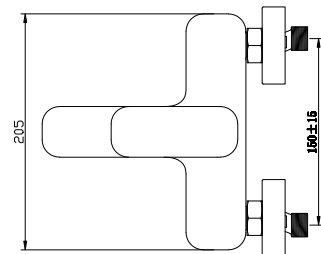

Single Handle Bath Mixer
Ref : pinatubo301
Material : Brass/Zinc alloy
Surface treatment : Chrome