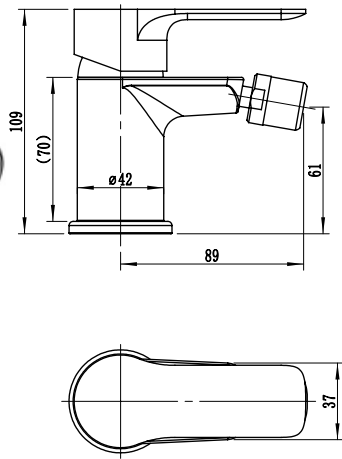

Single Handle Bidet Mixer
Ref : tupungato200
Material : Brass/Zinc alloy
Surface treatment : Chrome