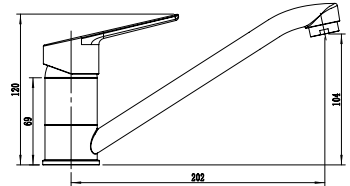

AROMIX 

VESUVE

Single Handle Bath Mixer
 Ref : vesuve300
 Material : Brass/Zinc alloy
 Surface treatment : Chrome

Single Handle Basin Mixer
Ref : vesuve100
Material : Brass/Zinc alloy
Surface treatment : Chrome