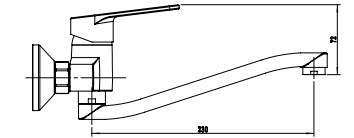

Kitchen Mixer
Ref : qualibou600
Material : Brass/Zinc alloy
Surface treatment : Chrome