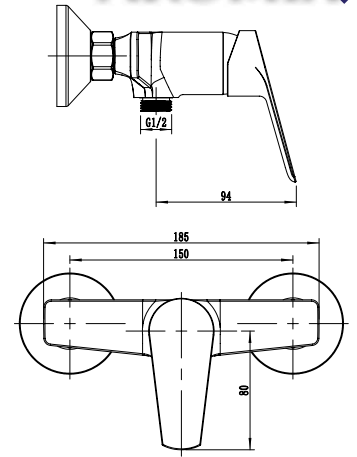

Single Handle Shower Mixer
Ref : etna400
Material : Brass/Zinc alloy
Surface treatment : Chrome