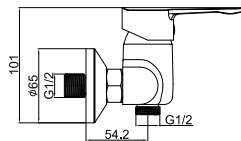

Single Handle Bidet Mixer
Ref : akan03
Material : Brass/Zinc alloy
Surface treatment : Chrome