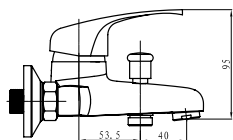

Single Handle Bath Mixer
Ref : katla300
Material : Brass/Zinc alloy
Surface treatment : Chrome