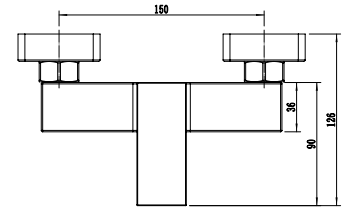

Single Handle Basin Mixer
Ref : novarupta101
Material : Brass/Zinc alloy
Surface treatment : Chrome