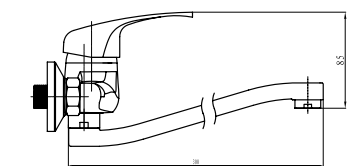

KATLA

Single Handle Basin Mixer
Ref : katla100
Material : Brass/Zinc alloy
Surface treatment : Chrome

Vertical Kitchen Mixer
Ref : katla500
Material : Brass/Zinc alloy
Surface treatment : Chrome

Single Handle Bidet Mixer
Ref : katla200
Material : Brass/Zinc alloy
Surface treatment : Chrome