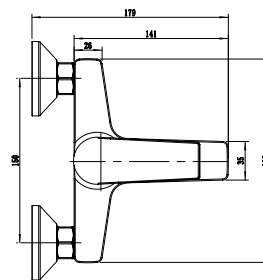

Single Handle Bath Mixer
Ref : fako300
Material : Brass/Zinc alloy
Surface treatment : Chrome