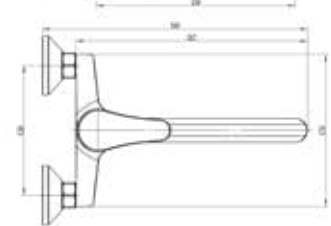

Kitchen Mixer
Ref : nevado600
Material : Brass/Zinc alloy
Surface treatment : Chrome