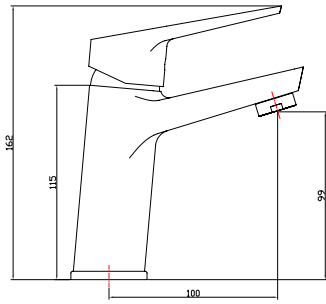

IRAZÙ

Water Saving

QUIET Confort

Quick&Easy Cleaning

Single Handle Basin Mixer
Ref : irazù100
Material : Brass/Zinc alloy
Surface treatment : Chrome

Single Handle Bath Mixer
Ref : irazù300
Material : Brass/Zinc alloy
Surface treatment : Chrome