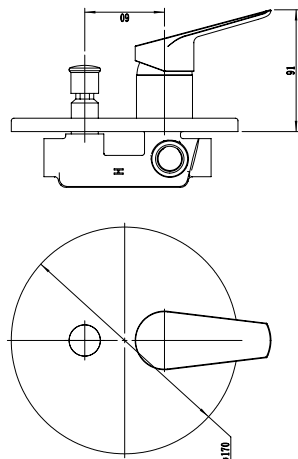

Single Handle Shower Mixer
Ref : etna155
Material : Brass/Zinc alloy
Surface treatment : Chrome