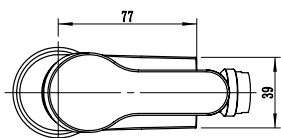

Kitchen Mixer
Ref : tofua600
Material : Brass/Zinc alloy
Surface treatment : Chrome