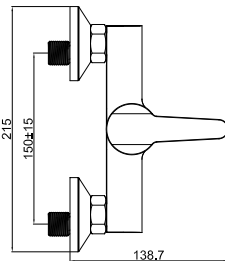

M41324-130C-S