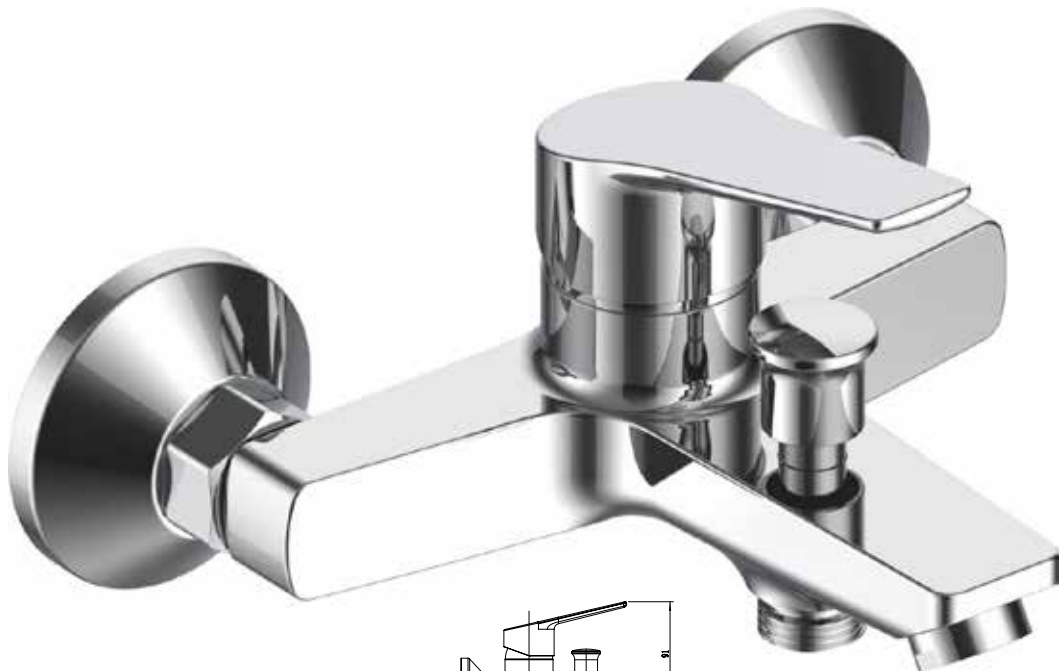

VESUVE

Single Handle Bath Mixer
Ref : vesuve300
Material : Brass/Zinc alloy
Surface treatment : Chrome