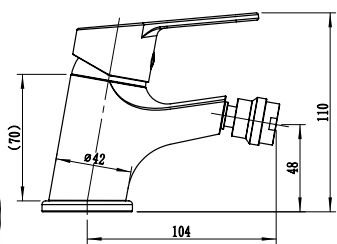

Kitchen Mixer
Ref : tofua600
Material : Brass/Zinc alloy
Surface treatment : Chrome