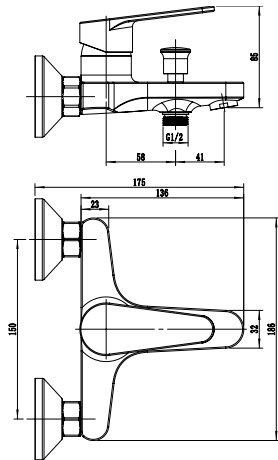

QUALIBOU

Single Handle Bath Mixer
Ref : qualibou300
Material : Brass/Zinc alloy
Surface treatment : Chrome