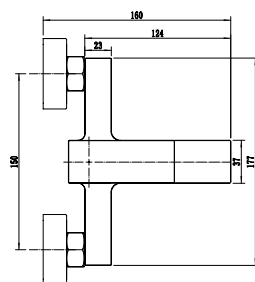

Vertical Kitchen Mixer
Ref : novarupta700
Material : Brass/Zinc alloy
Surface treatment : Chrome