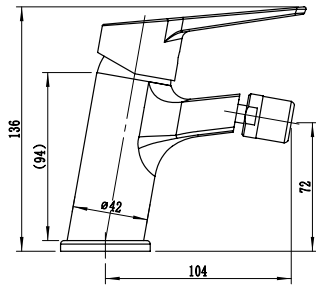

Single Handle Bidet Mixer
Ref : irazù200
Material : Brass/Zinc alloy
Surface treatment : Chrome