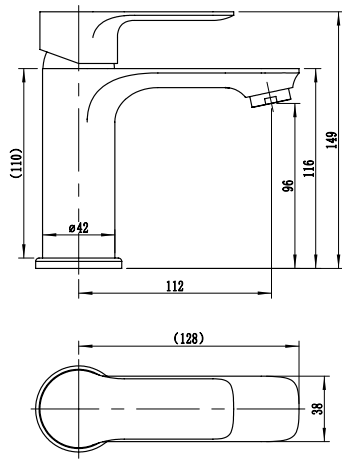

Single Handle Basin Mixer
Ref : tupungato100
Material : Brass/Zinc alloy
Surface treatment : Chrome