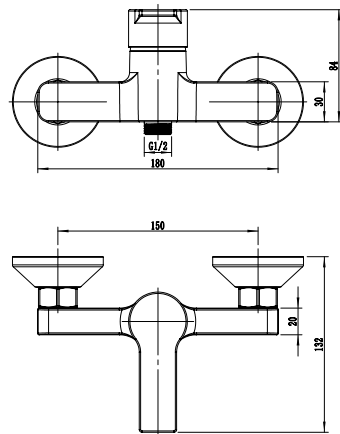

Single Handle Shower Mixer
Ref : arenal401
Material : Brass/Zinc alloy
Surface treatment : Chrome