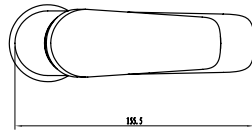

Vertical Kitchen Mixer
 Ref : hekla701
 Material : Brass/Zinc alloy
 Surface treatment : Chrome

GUAGUA

Water Saving

QUIET Confort

Quick&Easy Cleaning

Single Handle Basin Mixer
Ref : guagua100
Material : Brass/Zinc alloy
Surface treatment : Chrome