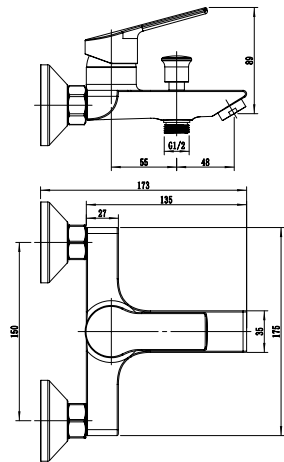

Single Handle Bath Mixer
Ref : faial300
Material : Brass/Zinc alloy
Surface treatment : Chrome