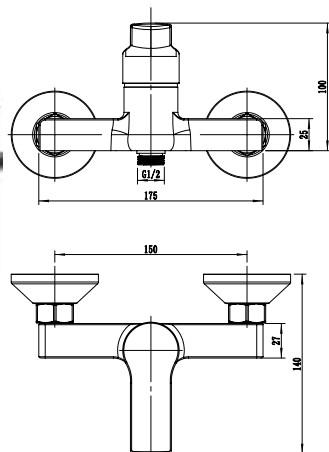

Single Handle Shower Mixer
Ref : faial400
Material : Brass/Zinc alloy
Surface treatment : Chrome