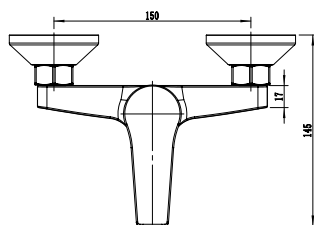

Vertical Kitchen Mixer
Ref : vesuve700
Material : Brass/Zinc alloy
Surface treatment : Chrome