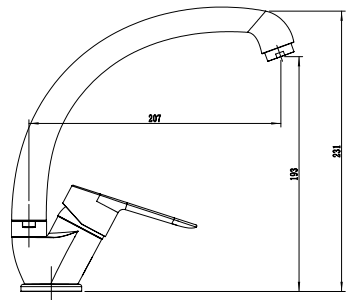

Vertical Kitchen Mixer
Ref : eldfell701
Material : Brass/Zinc alloy
Surface treatment : Chrome