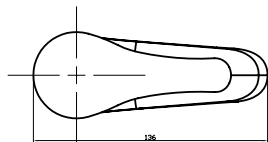

KATLA

Single Handle Basin Mixer
Ref : katla100
Material : Brass/Zinc alloy
Surface treatment : Chrome

Vertical Kitchen Mixer
Ref : katla500
Material : Brass/Zinc alloy
Surface treatment : Chrome

Single Handle Bidet Mixer
Ref : katla200
Material : Brass/Zinc alloy
Surface treatment : Chrome