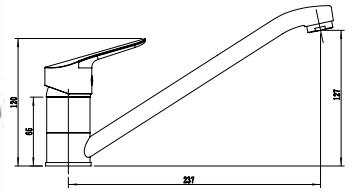

Vertical Kitchen Mixer
Ref : yasur500
Material : Brass/Zinc alloy
Surface treatment : Chrome