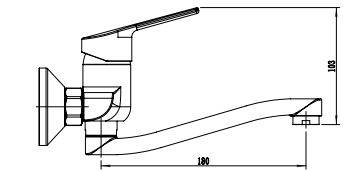

Kitchen Mixer
Ref : faial600
Material : Brass/Zinc alloy
Surface treatment : Chrome