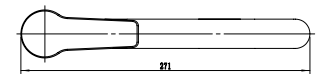

Single Handle Shower Mixer
Ref : irazù150
Material : Brass/Zinc alloy
Surface treatment : Chrome