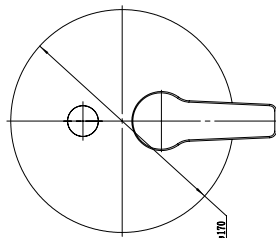

Vertical Kitchen Mixer
Ref : irazù700
Material : Brass/Zinc alloy
Surface treatment : Chrome