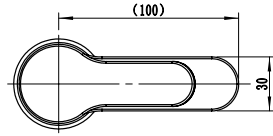

Vertical Kitchen Mixer
Ref : pacaya500
Material : Brass/Zinc alloy
Surface treatment : Chrome