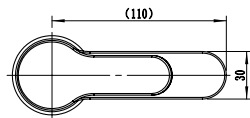

Kitchen Mixer
Ref : pacaya600
Material : Brass/Zinc alloy
Surface treatment : Chrome