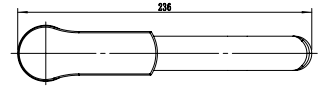

Single Handle Bidet Mixer
Ref : akan03
Material : Brass/Zinc alloy
Surface treatment : Chrome