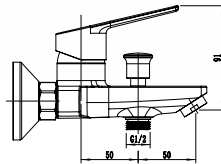

VESUVE

Single Handle Bath Mixer
Ref : vesuve300
Material : Brass/Zinc alloy
Surface treatment : Chrome