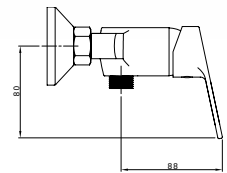

Single Handle Shower Mixer
Ref : paricutin401
Material : Brass/Zinc alloy
Surface treatment : Chrome

PARICUTÍN