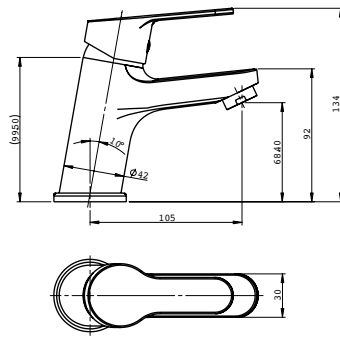

Single Handle Basin Mixer
Ref : paricutin101
Material : Brass/Zinc alloy
Surface treatment : Chrome