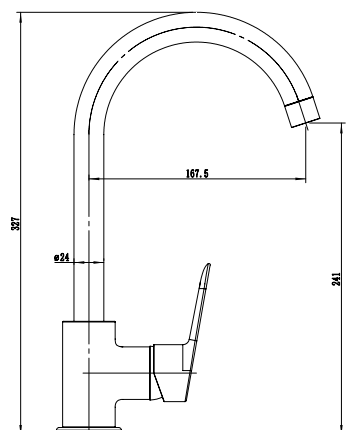

Vertical Kitchen Mixer
Ref : eldfell700
Material : Brass/Zinc alloy
Surface treatment : Chrome