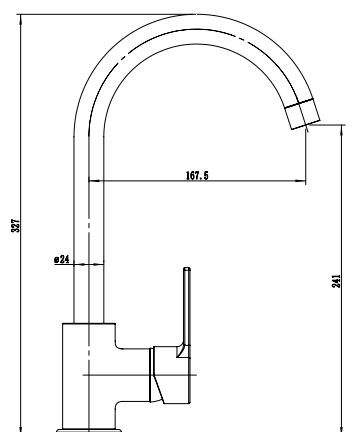

Vertical Kitchen Mixer
Ref : arenal700
Material : Brass/Zinc alloy
Surface treatment : Chrome