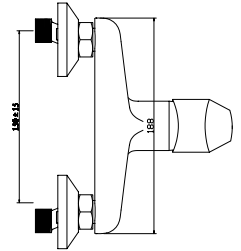

Single Handle Shower Mixer
Ref : surtsey400
Material : Brass/Zinc alloy
Surface treatment : Chrome