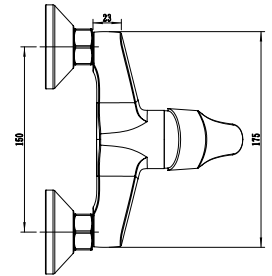

Single Handle Shower Mixer
Ref : nevado401
Material : Brass/Zinc alloy
Surface treatment : Chrome