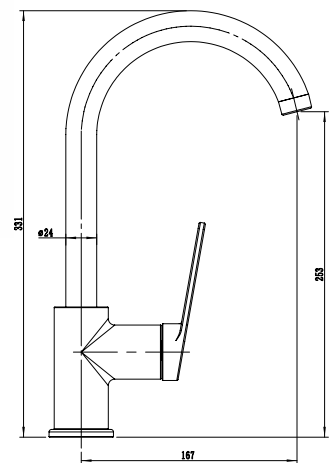

Vertical Kitchen Mixer
Ref : agung700
Material : Brass/Zinc alloy
Surface treatment : Chrome