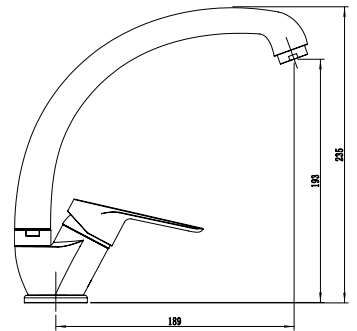

Vertical Kitchen Mixer
Ref : etna700
Material : Brass/Zinc alloy
Surface treatment : Chrome