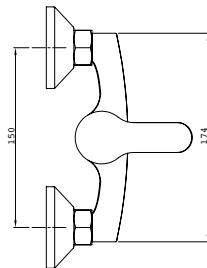

Single Handle Shower Mixer
Ref : paricutin400
Material : Brass/Zinc alloy
Surface treatment : Chrome