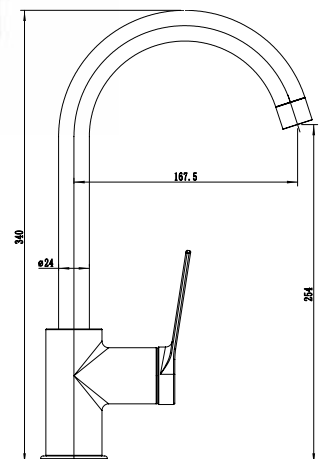

Vertical Kitchen Mixer
Ref : fako700
Material : Brass/Zinc alloy
Surface treatment : Chrome