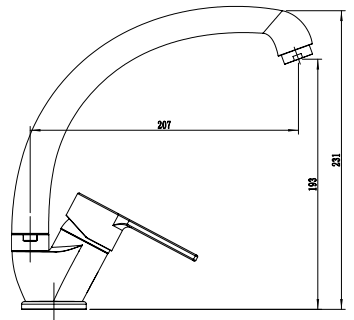

Vertical Kitchen Mixer
Ref : arenal701
Material : Brass/Zinc alloy
Surface treatment : Chrome