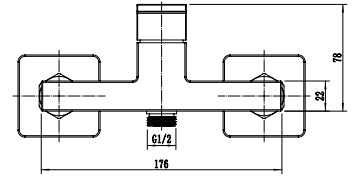

Single Handle Shower Mixer
Ref : novarupta400
Material : Brass/Zinc alloy
Surface treatment : Chrome