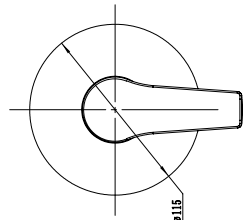

Kitchen Mixer
Ref : vesuve600
Material : Brass/Zinc alloy
Surface treatment : Chrome