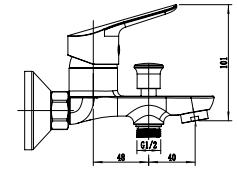

Vertical Kitchen Mixer
Ref : yasur700
Material : Brass/Zinc alloy
Surface treatment : Chrome