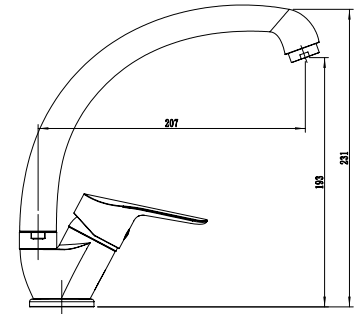

Single Handle Shower Mixer
Ref : yasur400
Material : Brass/Zinc alloy
Surface treatment : Chrome