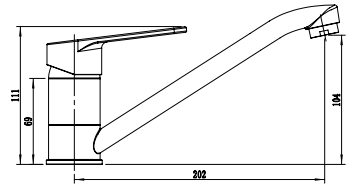

Vertical Kitchen Mixer
Ref : qualibou500
Material : Brass/Zinc alloy
Surface treatment : Chrome