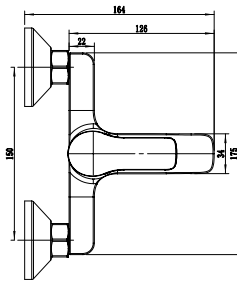

Vertical Kitchen Mixer
Ref : yasur700
Material : Brass/Zinc alloy
Surface treatment : Chrome