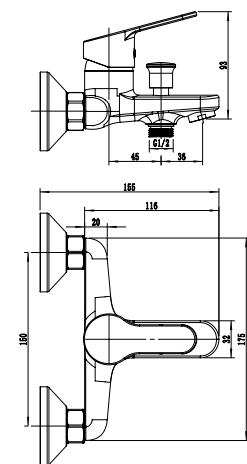

Vertical Kitchen Mixer
Ref : tofua700
Material : Brass/Zinc alloy
Surface treatment : Chrome