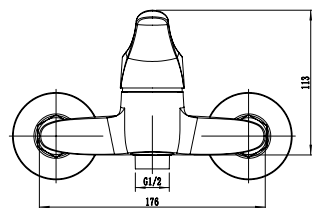

Single Handle Shower Mixer
Ref : nevado400
Material : Brass/Zinc alloy
Surface treatment : Chrome