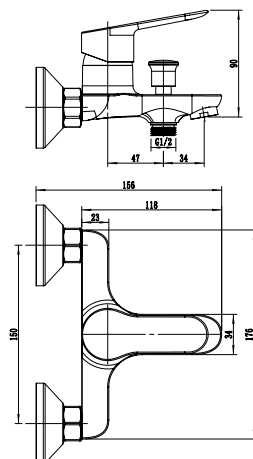

Single Handle Bath Mixer
Ref : eldfell300
Material : Brass/Zinc alloy
Surface treatment : Chrome