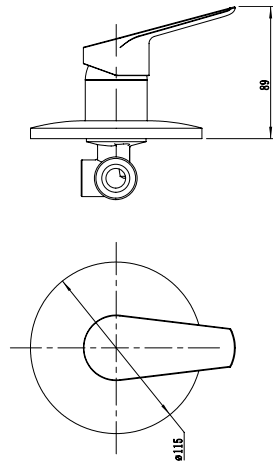

Single Handle Shower Mixer
Ref : etna145
Material : Brass/Zinc alloy
Surface treatment : Chrome