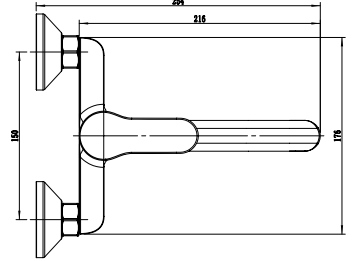

Single Handle Bidet Mixer
Ref : eldfell200
Material : Brass/Zinc alloy
Surface treatment : Chrome