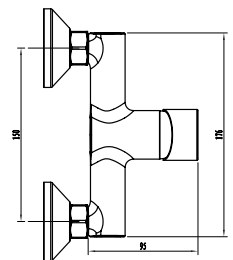

Single Handle Shower Mixer
Ref : turrialba400
Material : Brass/Zinc alloy
Surface treatment : Chrome