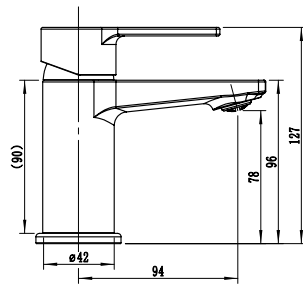

Single Handle Shower Mixer
Ref : arenal401
Material : Brass/Zinc alloy
Surface treatment : Chrome

Single Handle Basin Mixer
Ref : arenal100
Material : Brass/Zinc alloy
Surface treatment : Chrome

Vertical Kitchen Mixer
Ref : arenal500
Material : Brass/Zinc alloy
Surface treatment : Chrome