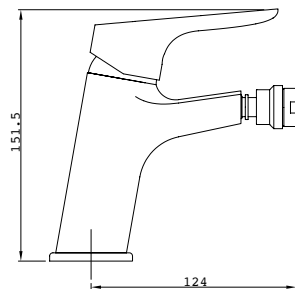

Single Handle Bidet Mixer
Ref : guagua200
Material : Brass/Zinc alloy
Surface treatment : Chrome