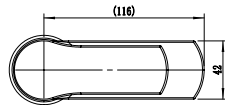

Vertical Kitchen Mixer
Ref : akan03
Material : Brass/Zinc alloy
Surface treatment : Chrome