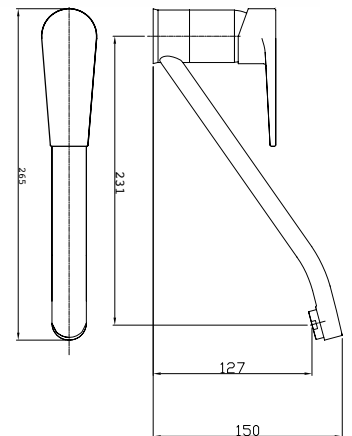

Vertical Kitchen Mixer
Ref : turrialba500
Material : Brass/Zinc alloy
Surface treatment : Chrome