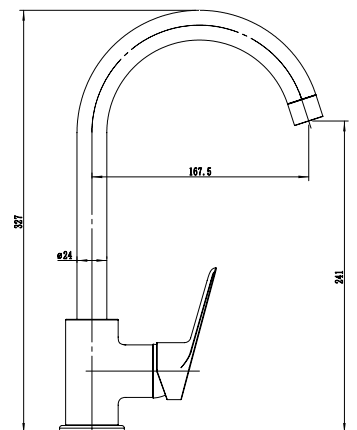

Vertical Kitchen Mixer
Ref : etna701
Material : Brass/Zinc alloy
Surface treatment : Chrome