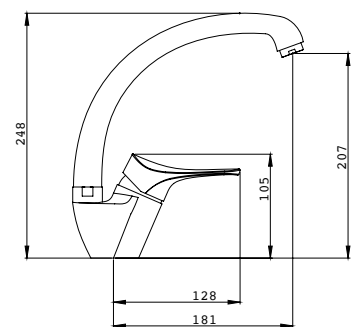

Vertical Kitchen Mixer
Ref : nevado700
Material : Brass/Zinc alloy
Surface treatment : Chrome