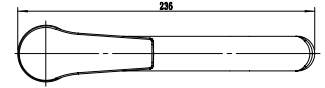

Single Handle Shower Mixer
Ref : vesuve145
Material : Brass/Zinc alloy
Surface treatment : Chrome