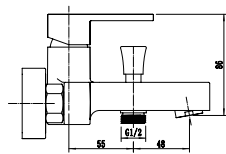

Single Handle Shower Mixer
Ref : novarupta300
Material : Brass/Zinc alloy
Surface treatment : Chrome