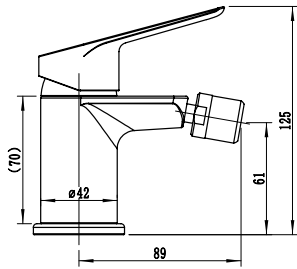

Single Handle Bidet Mixer
Ref : etna200
Material : Brass/Zinc alloy
Surface treatment : Chrome