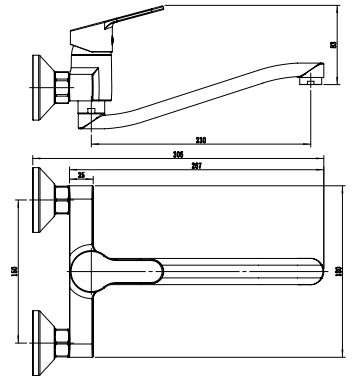

Kitchen Mixer
Ref : pacaya600
Material : Brass/Zinc alloy
Surface treatment : Chrome