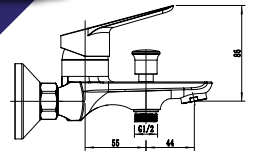

Single Handle Shower Mixer
Ref : faial400
Material : Brass/Zinc alloy
Surface treatment : Chrome

Vertical Kitchen Mixer
Ref : faial701
Material : Brass/Zinc alloy
Surface treatment : Chrome

ETNA

Single Handle Bath Mixer
 Ref : etna300
 Material : Brass/Zinc alloy
 Surface treatment : Chrome