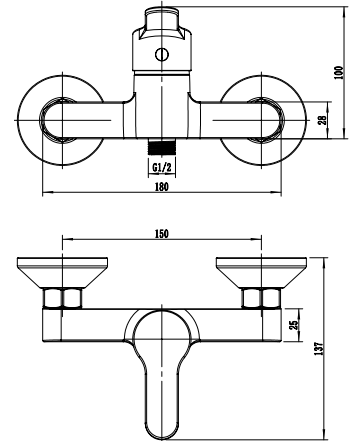

AROMIX 

PACAYA

Single Handle Bath Mixer
 Ref : pacaya300
 Material : Brass/Zinc alloy
 Surface treatment : Chrome

Single Handle Shower Mixer
 Ref : pacaya400
 Material : Brass/Zinc alloy
 Surface treatment : Chrome