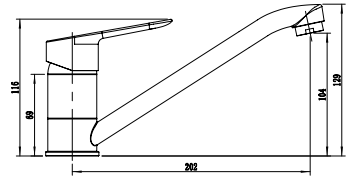

Vertical Kitchen Mixer
Ref : eldfell500
Material : Brass/Zinc alloy
Surface treatment : Chrome