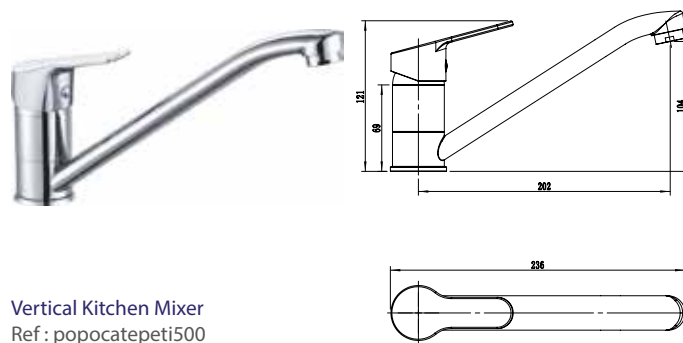

Vertical Kitchen Mixer
Ref : popocatepeti500
Material : Brass/Zinc alloy
Surface treatment : Chrome