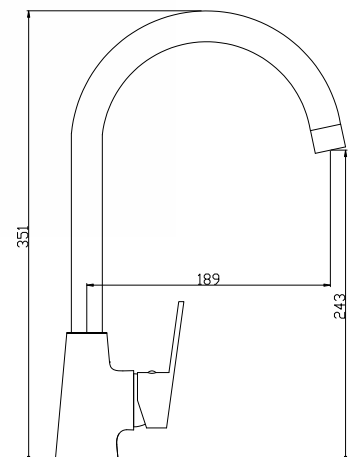

Vertical Kitchen Mixer
Ref : vulcano605
Material : Brass/Zinc alloy
Surface treatment : Chrome