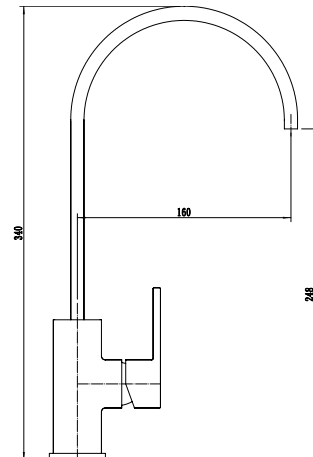

Kitchen Mixer
Ref : novarupta600
Material : Brass/Zinc alloy
Surface treatment : Chrome

Single Handle Shower Mixer
Ref : novarupta300
Material : Brass/Zinc alloy
Surface treatment : Chrome