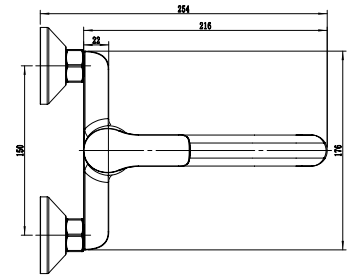

Single Handle Bath Mixer
Ref : yasur300
Material : Brass/Zinc alloy
Surface treatment : Chrome