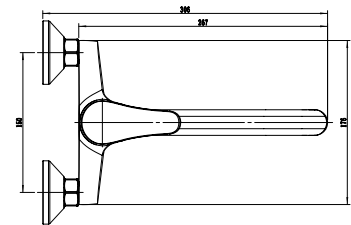

Vertical Kitchen Mixer
Ref : nevado500
Material : Brass/Zinc alloy
Surface treatment : Chrome