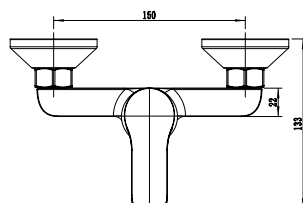

Vertical Kitchen Mixer
Ref : yasur701
Material : Brass/Zinc alloy
Surface treatment : Chrome