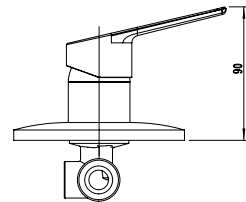

Single Handle Shower Mixer
Ref : vesuve145
Material : Brass/Zinc alloy
Surface treatment : Chrome