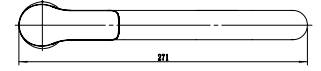

Single Handle Bidet Mixer
Ref : yasur200
Material : Brass/Zinc alloy
Surface treatment : Chrome