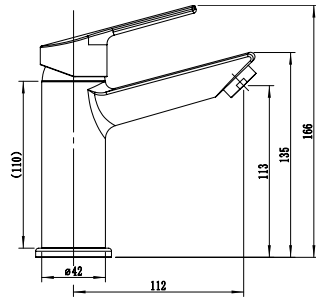

Single Handle Bath Mixer
Ref : paricutin300
Material : Brass/Zinc alloy
Surface treatment : Chrome

Vertical Kitchen Mixer
Ref : paricutin700
Material : Brass/Zinc alloy
Surface treatment : Chrome

FAIAL

Single Handle Shower Mixer
 Ref : faial501
 Material : Brass/Zinc alloy
 Surface treatment : Chrome