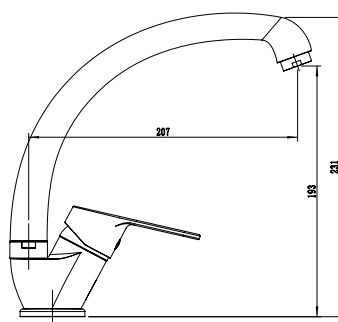

Vertical Kitchen Mixer
Ref : tofua500
Material : Brass/Zinc alloy
Surface treatment : Chrome

Kitchen Mixer
Ref : tofua600
Material : Brass/Zinc alloy
Surface treatment : Chrome

Single Handle Bath Mixer
Ref : tofua300
Material : Brass/Zinc alloy
Surface treatment : Chrome

Single Handle Shower Mixer
Ref : tofua401
Material : Brass/Zinc alloy
Surface treatment : Chrome