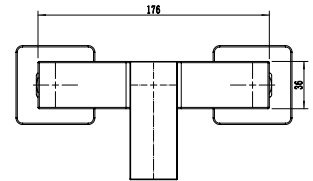

Single Handle Shower Mixer
Ref : novarupta401
Material : Brass/Zinc alloy
Surface treatment : Chrome