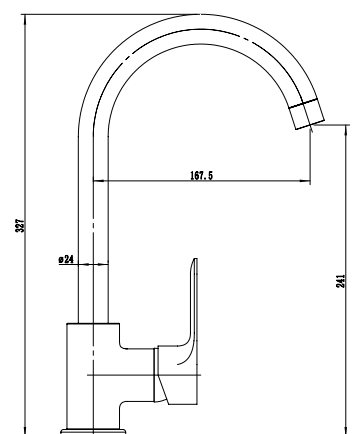

Vertical Kitchen Mixer
Ref : tupungato701
Material : Brass/Zinc alloy
Surface treatment : Chrome