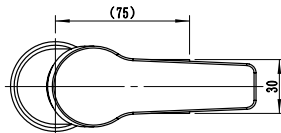

Single Handle Bidet Mixer
Ref : irazù200
Material : Brass/Zinc alloy
Surface treatment : Chrome

Single Handle Shower Mixer
Ref : irazù400
Material : Brass/Zinc alloy
Surface treatment : Chrome

Single Handle Shower Mixer
Ref : irazù140
Material : Brass/Zinc alloy
Surface treatment : Chrome