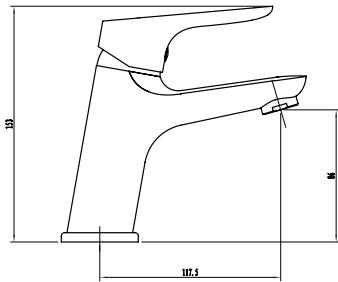

Vertical Kitchen Mixer
 Ref : hekla701
 Material : Brass/Zinc alloy
 Surface treatment : Chrome

GUAGUA

Water Saving

QUIET Confort

Quick&Easy Cleaning

Single Handle Basin Mixer
Ref : guagua100
Material : Brass/Zinc alloy
Surface treatment : Chrome