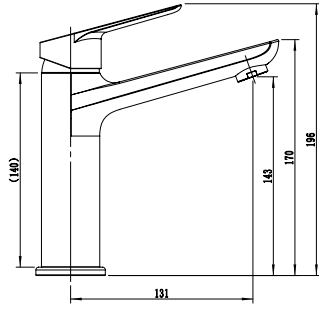

Single Handle Shower Mixer
Ref : faial400
Material : Brass/Zinc alloy
Surface treatment : Chrome

Vertical Kitchen Mixer
Ref : faial701
Material : Brass/Zinc alloy
Surface treatment : Chrome

ETNA

Single Handle Bath Mixer
 Ref : etna300
 Material : Brass/Zinc alloy
 Surface treatment : Chrome