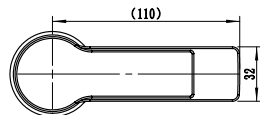

Kitchen Mixer
Ref : arenal600
Material : Brass/Zinc alloy
Surface treatment : Chrome