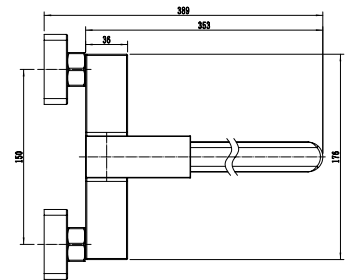

Single Handle Shower Mixer
Ref : novarupta300
Material : Brass/Zinc alloy
Surface treatment : Chrome