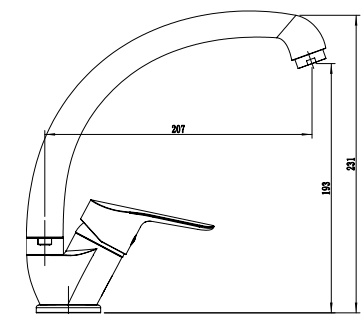

Vertical Kitchen Mixer
Ref : yasur500
Material : Brass/Zinc alloy
Surface treatment : Chrome

Kitchen Mixer
Ref : yasur600
Material : Brass/Zinc alloy
Surface treatment : Chrome

Single Handle Bath Mixer
Ref : yasur300
Material : Brass/Zinc alloy
Surface treatment : Chrome

Single Handle Shower Mixer
Ref : yasur400
Material : Brass/Zinc alloy
Surface treatment : Chrome