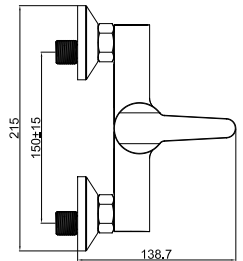

M41324-130C-S