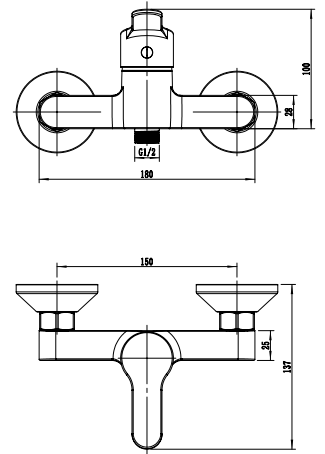

Single Handle Shower Mixer
Ref : popocatepeti400
Material : Brass/Zinc alloy
Surface treatment : Chrome