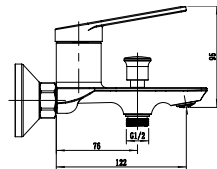

AGUNG

Single Handle Bath Mixer
Ref : agung300
Material : Brass/Zinc alloy
Surface treatment : Chrome