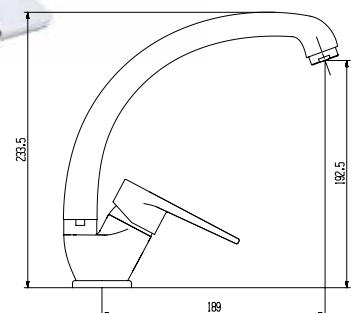

Vertical Kitchen Mixer
Ref : turrialba700
Material : Brass/Zinc alloy
Surface treatment : Chrome