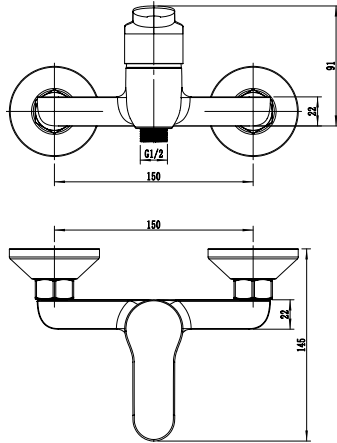

ELDFELL

Single Handle Shower Mixer
Ref : eldfell400
Material : Brass/Zinc alloy
Surface treatment : Chrome