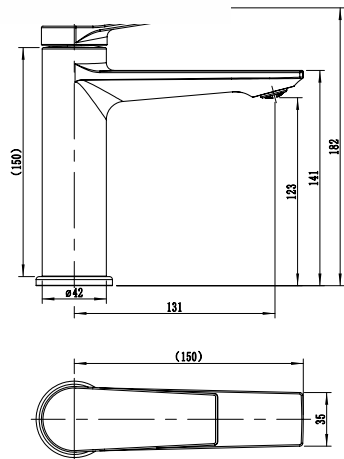

Single Handle Basin Mixer
Ref : fako100
Material : Brass/Zinc alloy
Surface treatment : Chrome