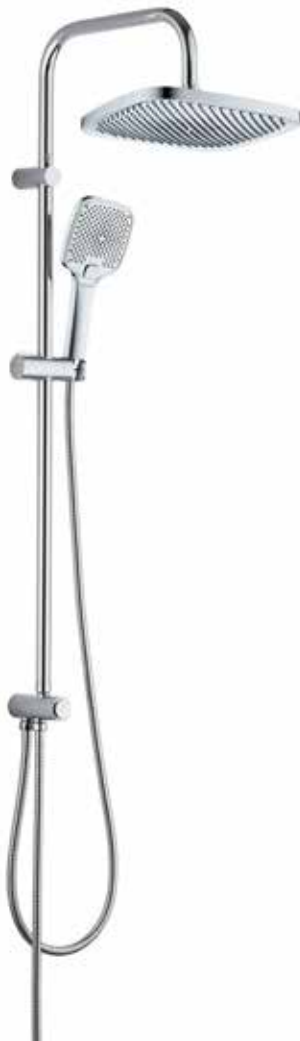

Shower System Collection

Shower Column Set
Ref : CS600

Shower Column Set
Ref : CS700