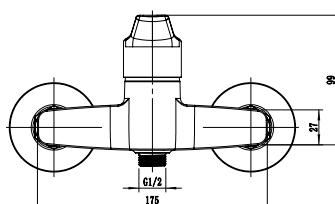

Single Handle Shower Mixer
Ref : vesuve400
Material : Brass/Zinc alloy
Surface treatment : Chrome