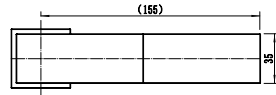

Single Handle Shower Mixer
Ref : novarupta400
Material : Brass/Zinc alloy
Surface treatment : Chrome