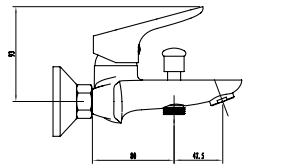

Single Handle Bath Mixer
Ref : guagua300
Material : Brass/Zinc alloy
Surface treatment : Chrome