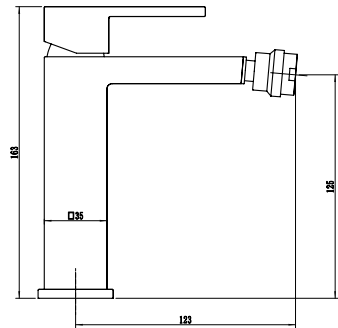

Single Handle Bidet Mixer
Ref : novarupta200
Material : Brass/Zinc alloy
Surface treatment : Chrome