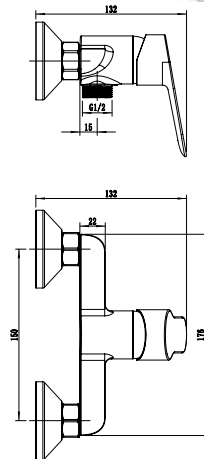

Single Handle Shower Mixer
Ref : yasur400
Material : Brass/Zinc alloy
Surface treatment : Chrome

Vertical Kitchen Mixer
Ref : yasur701
Material : Brass/Zinc alloy
Surface treatment : Chrome

ELDFELL

Single Handle Shower Mixer
 Ref : eldfell400
 Material : Brass/Zinc alloy
 Surface treatment : Chrome