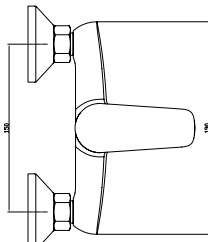

Vertical Kitchen Mixer
Ref : guagua701
Material : Brass/Zinc alloy
Surface treatment : Chrome