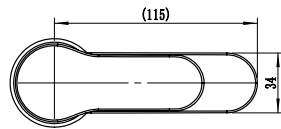

Kitchen Mixer
Ref : eldfell600
Material : Brass/Zinc alloy
Surface treatment : Chrome