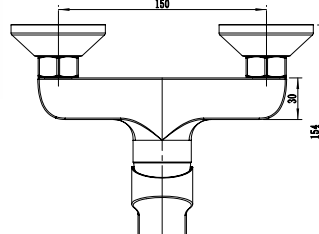

Vertical Kitchen Mixer
Ref : akan03
Material : Brass/Zinc alloy
Surface treatment : Chrome