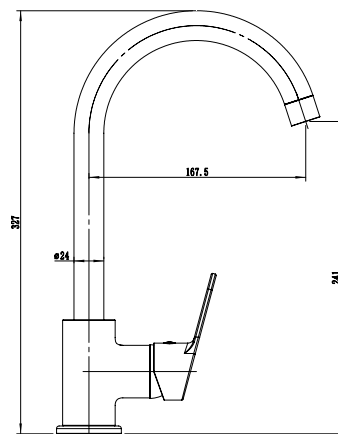

Single Handle Shower Mixer
Ref : tofua401
Material : Brass/Zinc alloy
Surface treatment : Chrome