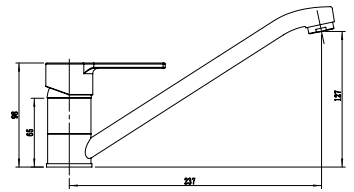

Vertical Kitchen Mixer
Ref : arenal500
Material : Brass/Zinc alloy
Surface treatment : Chrome