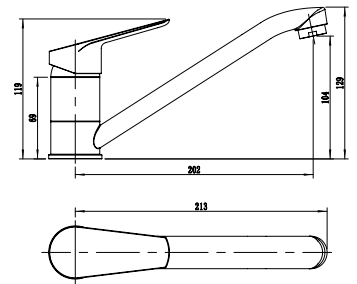

Vertical Kitchen Mixer
Ref : etna500
Material : Brass/Zinc alloy
Surface treatment : Chrome