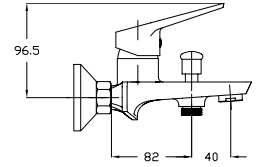

IRAZÙ

Water Saving

QUIET Confort

Quick&Easy Cleaning

Single Handle Basin Mixer
Ref : irazù100
Material : Brass/Zinc alloy
Surface treatment : Chrome

Single Handle Bath Mixer
Ref : irazù300
Material : Brass/Zinc alloy
Surface treatment : Chrome