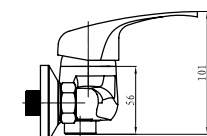

Single Handle Shower Mixer
Ref : katla400
Material : Brass/Zinc alloy
Surface treatment : Chrome