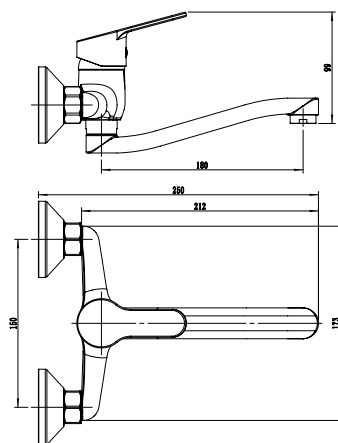

Single Handle Bath Mixer
Ref : tofua300
Material : Brass/Zinc alloy
Surface treatment : Chrome