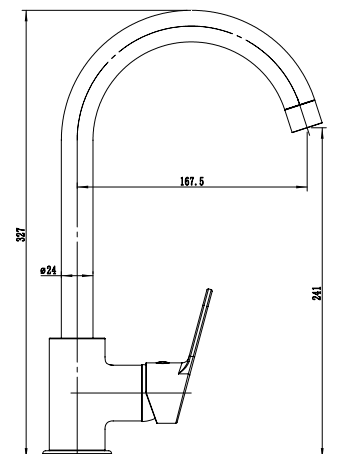

Vertical Kitchen Mixer
Ref : pacaya500
Material : Brass/Zinc alloy
Surface treatment : Chrome

Kitchen Mixer
Ref : pacaya600
Material : Brass/Zinc alloy
Surface treatment : Chrome

Vertical Kitchen Mixer
Ref : pacaya701
Material : Brass/Zinc alloy
Surface treatment : Chrome