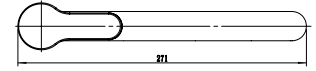

Single Handle Basin Mixer
Ref : pacaya101
Material : Brass/Zinc alloy
Surface treatment : Chrome