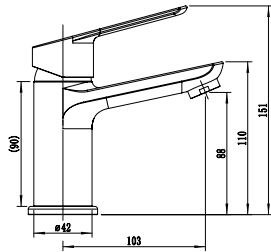

Single Handle Shower Mixer
Ref : etna155
Material : Brass/Zinc alloy
Surface treatment : Chrome

Vertical Kitchen Mixer
Ref : etna701
Material : Brass/Zinc alloy
Surface treatment : Chrome

Akan

Single Handle Bath Mixer
 Ref : akan03
 Material : Brass/Zinc alloy
 Surface treatment : Chrome