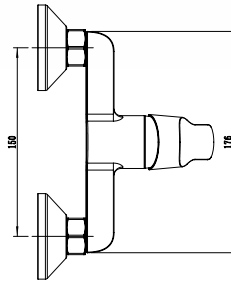

Single Handle Shower Mixer
Ref : tofua401
Material : Brass/Zinc alloy
Surface treatment : Chrome

Vertical Kitchen Mixer
Ref : tofua701
Material : Brass/Zinc alloy
Surface treatment : Chrome

YASUR

Single Handle Shower Mixer
 Ref : yasur401
 Material : Brass/Zinc alloy
 Surface treatment : Chrome