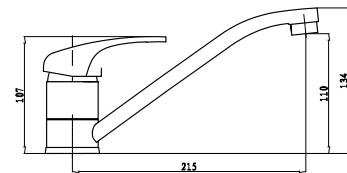

KATLA

Single Handle Basin Mixer
Ref : katla100
Material : Brass/Zinc alloy
Surface treatment : Chrome

Vertical Kitchen Mixer
Ref : katla500
Material : Brass/Zinc alloy
Surface treatment : Chrome

Single Handle Bidet Mixer
Ref : katla200
Material : Brass/Zinc alloy
Surface treatment : Chrome