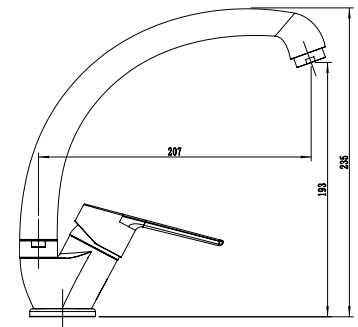

Vertical Kitchen Mixer
Ref : vesuve701
Material : Brass/Zinc alloy
Surface treatment : Chrome