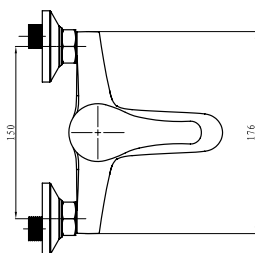

Vertical Kitchen Mixer
Ref : katla700
Material : Brass/Zinc alloy
Surface treatment : Chrome