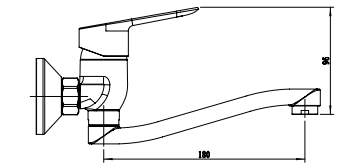

Kitchen Mixer
Ref : eldfell600
Material : Brass/Zinc alloy
Surface treatment : Chrome